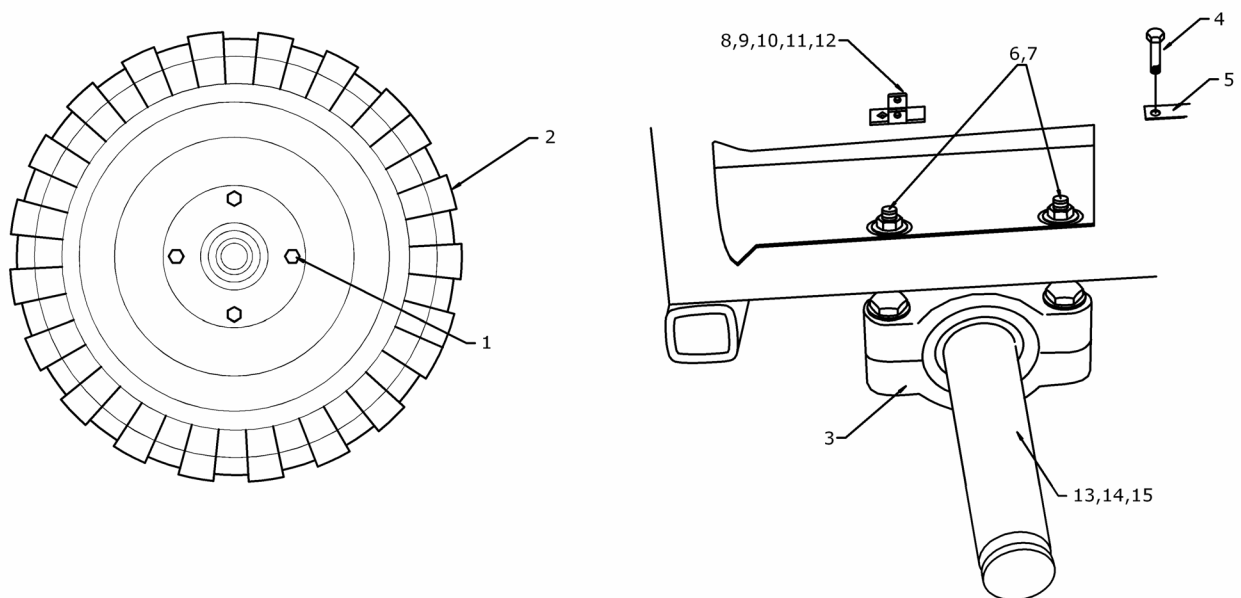

Power Transmission, Transaxle Group

Item #	Perma Green #	LESCO SKU	Nomenclature	Quantity
1	R651404	082475	Lug Nut (four each front wheel)	8
2	P654824	-	Tire and Wheel, Front	2
3	P210100	-	Transaxle (with hubs)	1
4	R650100	480440	Bolt, self tapping, 5/16 x 5/8"	1
5	P100180	-	Torque Strap	1
6	U650691	-	Bolt, 5/6-18 x 3"	4
7	R651214	480441	Lock nut, 5/16-18	4
8	P100175	-	Shift Lever Bracket	1
9	P210110	-	Bolt, 1/4-28 x 1/2" grade 8	1
10	P650102	-	Bolt, 3/8-16 x 2"	1
11	P645203	-	Lock Nut, 3/8-16	1
12	P100425	-	Shift Rod	1
13	P651512	-	Axle washer (2 per axle)	4
14	P651705	-	E clip retainer (1 per axle)	2
15	P654730	-	Hub (1 per axle)	2