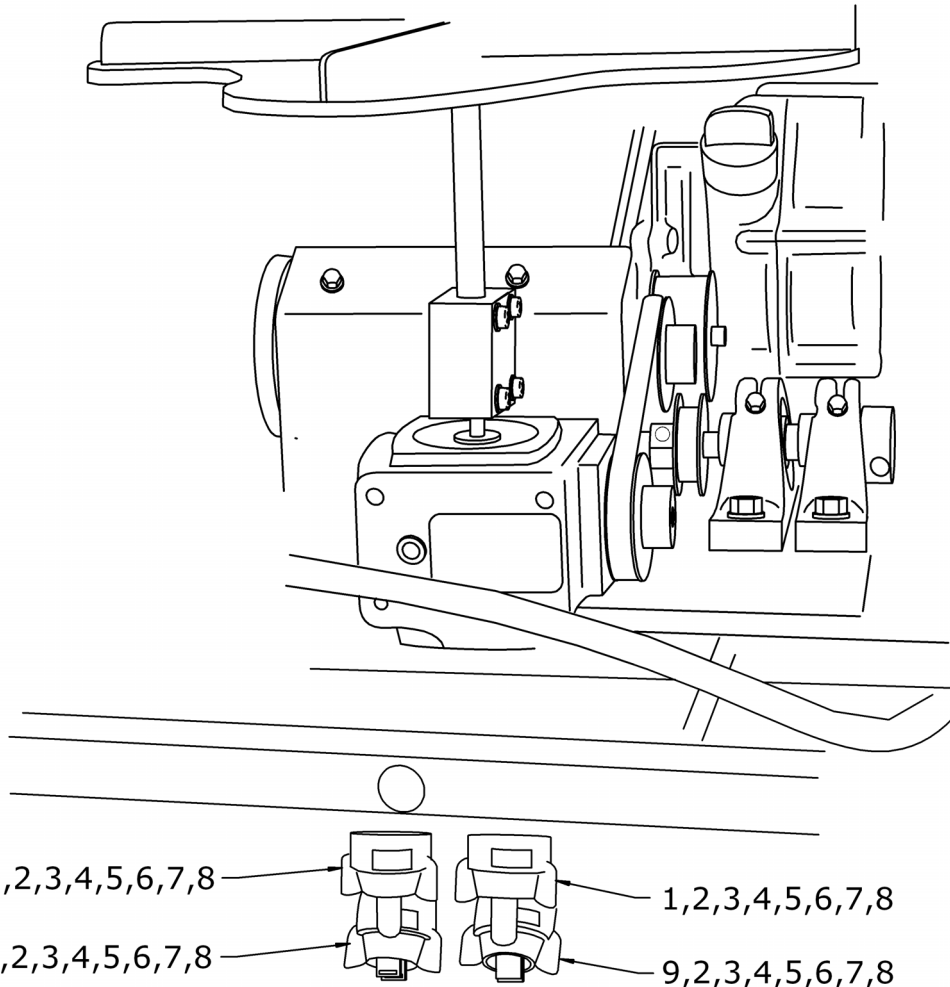

Spray Nozzle Group

Item #	Perma Green #	LESCO SKU	Nomenclature	Quantity
1	P205005	-	Nozzle, High Gear Broadcast	1
2	R466625	480211	Nozzle Cap	4
3	R466620	480359	Gasket	4
4	R464724	005173	Strainer	4
5	R466222	010923	Nozzle Body	4
6	R454002	480346	Nozzle body hose fitting	4
7	R466444	480357	8 PSI Pressure Cap (Incl. w/ Nozzle body)	
8	R466448	480358	Diaphragm (Included with Nozzle Body)	
9	P205000	-	Nozzle, High Gear Trim	1
10	P205006	-	Nozzle, Low Gear Broadcast	1
11	P205001	-	Nozzle, Low Gear Trim	1