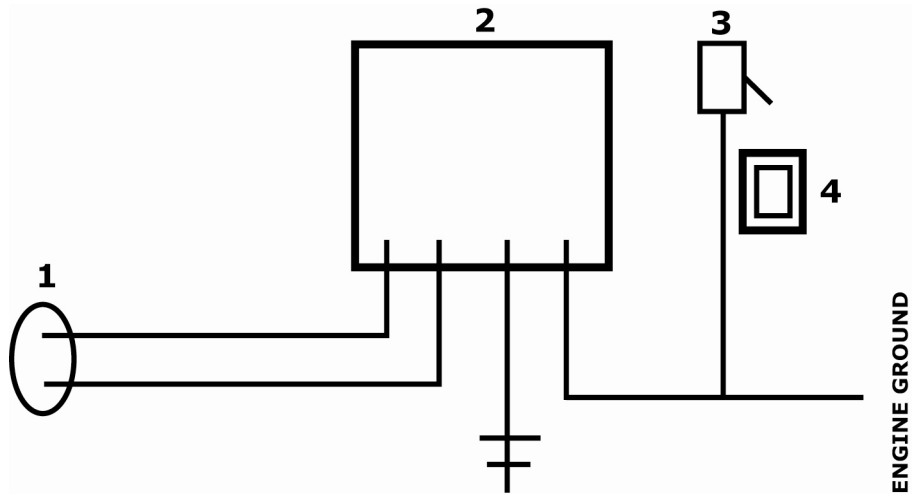

Item #	Perma Green #	LESCO SKU	Nomenclature	Quantity
1	R216501	-	Neutral Safety Switch	1
2	P300200	-	Neutral Starting Module Harness	2
3	U422927	082489	Kill Switch	3
4	R654555.1	-	Tachometer / Hour Meter	1