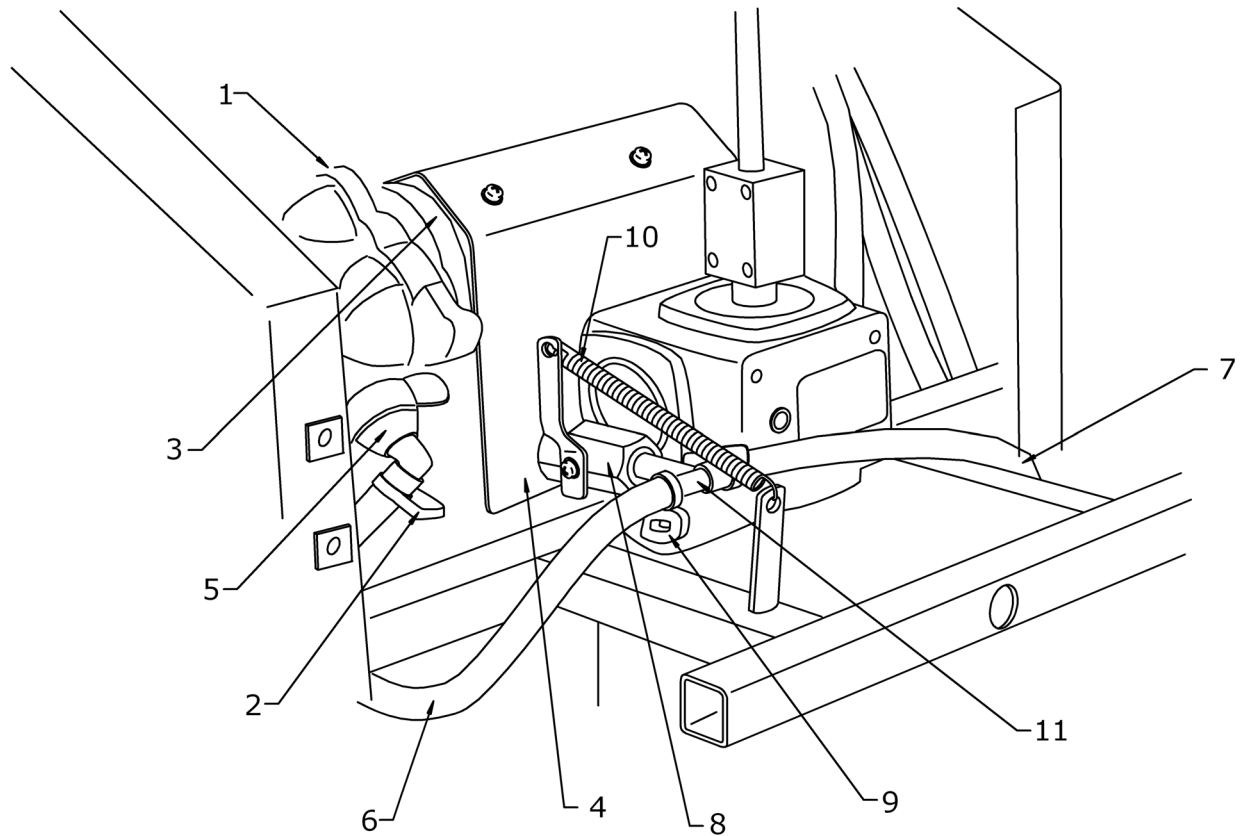

PAGE INTENTIONALLY LEFT BLANK

Spray Tank Plumbing Group (continued)

Item #	Perma Green #	LESCO SKU	Nomenclature	Quantity
1	P204945	-	Spray Tank	1
2	-	-	Spray Control Valve Assembly, High Speed	1
3	-	-	Spray Control Valve Assembly, Low Speed	1
4	P645103	-	Screw *	4
6	R481246	480354	Hose Clamp, small	1
7	-	-	Bypass Line	1
8	R454023	480348	Bypass Elbow 1/4" x 3/8"	1
9	R481243	480356	Hose Clamp, large	1
10	-	-	Outlet Line	1
11	R454023	480350	Outlet Elbow	2
12	R650420	480445	Bolt, 1/4-20 x 3/4"	4
13	R651480	60058	Lock Washer	4
14	R481243	480356	Hose Clamp, large	1
15	-	-	Outlet Hose	1
16	R451090	-	Suction Strainer	1
17	R481246	480354	Hose Clamp, Small	2
18	-	-	Pressure Relief Valve Hose	1
19	R466440	480361	Pressure Relief Valve	1
20	R452222	480349	Straight Fitting	1
*21	P100606	-	Valve Cover, Left *	1
*23	P100607	-	Valve Cover, Right *	1
24	R452220	480347	Top Pressure Relief Valve Fitting	1
25	R454002	480346	Bottom Pressure Relief Valve Fitting	1
26	P204948	-	Heat Shield	1
27	P205012	-	Suction Valve	1
28	454004	-	1/4" Nylon PPT x 3/8" Hb	2
29	P204935	-	1/4" Thick Tank Spacer	4

* Valve covers not illustrated for clarity

Spray Pump Plumbing Group

Item #	Perma Green #	LESCO SKU	Nomenclature	Quantity
1	-	-	Outlet Hose	
2	-	-	Inlet Hose	
3	P442068	-	Pump	1
4	-	-	Mounting Plate, Pump	
5	P442070	-	Pump Hose Fitting	2
6	-	-	Low gear spray control valve supply hose	1
7	-	-	High gear spray control valve supply hose	1
8	P205010	-	Pump Shutoff Valve	1
9	R481246	R481246	Hose Clamp, small	2
10	P205020	-	Lever Return Spring	1
11	P000425	-	T-Fitting 1/4" MPT x 3/8"	1