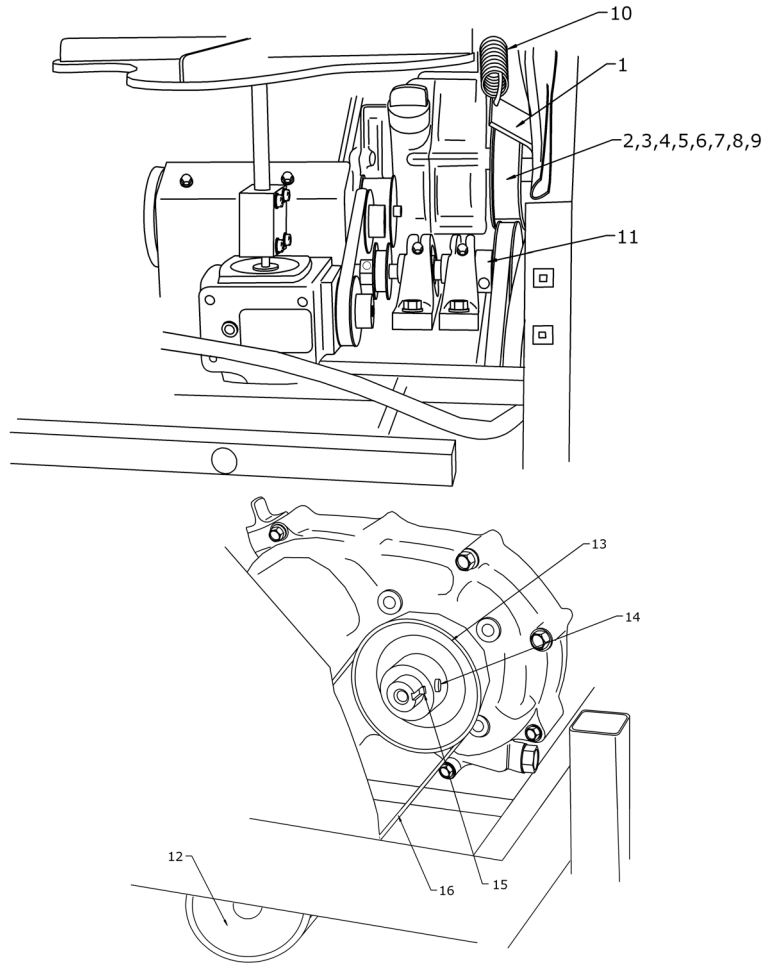

Power Transmission, Drive Belt Group

Item #	Perma Green #	LESCO SKU	Nomenclature	Quantity
1	P651201	480204	Tensioning Pulley Assembly	1
2	R653558*	480203	Pulley Bushing	1
3	R650738*	008495	Bolt, 3/8-16 x 1- 3/4"	1
4	R651483*	480442	Lock washer	1
5	P645203*	-	Lock Nut, 3/8-16	1
6	P100110*	-	Tensioning Arm	1
7	*	-	Bushing	2
8	*	-	1/4-20 Lock Nut	1
9	*	-	1/4" Washer	1
10	R654504	480334	Tensioning Spring	1
11	P653602	-	Jackshaft Pulley	1
12	P653601	-	Transaxle Pulley	1
13	P653600	-	Engine Gearbox Output Pulley	1
14	R650222		Set Screw, 5/16-18 x 3/4"	1
15	P651645		Key, Step 1/4 x 3/16 x 1"	1
16	P653792	-	Drive Belt	

* Indicates part of an assembly