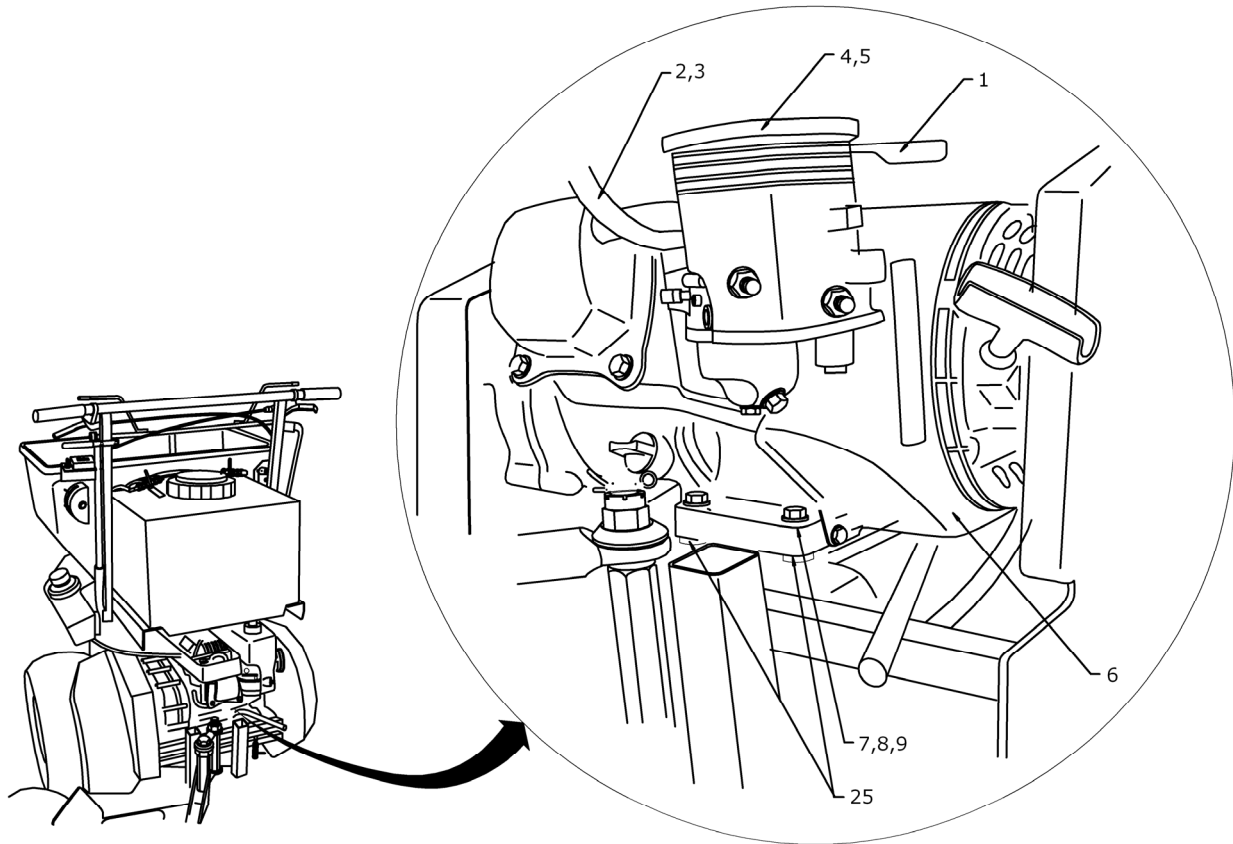

Power Transmission, Engine Group (continued)

Item #	Perma Green #	LESCO SKU	Nomenclature	Quantity
1	R654282	480314	Auxiliary Throttle Return Spring	1
2	P454000	-	Fuel hose coupler	1
3	P449212	-	Fuel Line	1
4	P449202	-	Air Cleaner Cover	1
5	P449203	-	Air Cleaner	1
6	P449200.1	-	Engine and Gearbox	1
7	R650665	-	Bolt, 5/16-18 x 3/4"	4
8	651422	-	Washer, 5/16	4
9	R651482	480443	Lock washer	4
10	P449241	-	Air Cleaner Base	1
11	R481246	480354	Hose Clamp	1
12	P449222	-	Starter	1
13	P449213	-	Gas tank fitting with filter and valve	1
14	P449210	-	Gas Tank	1
15	P449207	-	Cap, Muffler	1
16	P100172	-	Muffler Guard	1
17	P449211	-	Gas Cap	1
18	P449219	-	Throttle Return Spring	1
19	P449227	-	Cable Return Spring	
20	P449218	-	Governor Spring	
21	P449208	-	Spark Plug	
22	P449215	-	Carburetor (not shown)	
23	P449242	-	Drain Plug	
24	P449243	-	Drain Plug Washer	
25	P100160	-	Engine Spacer Washers	4