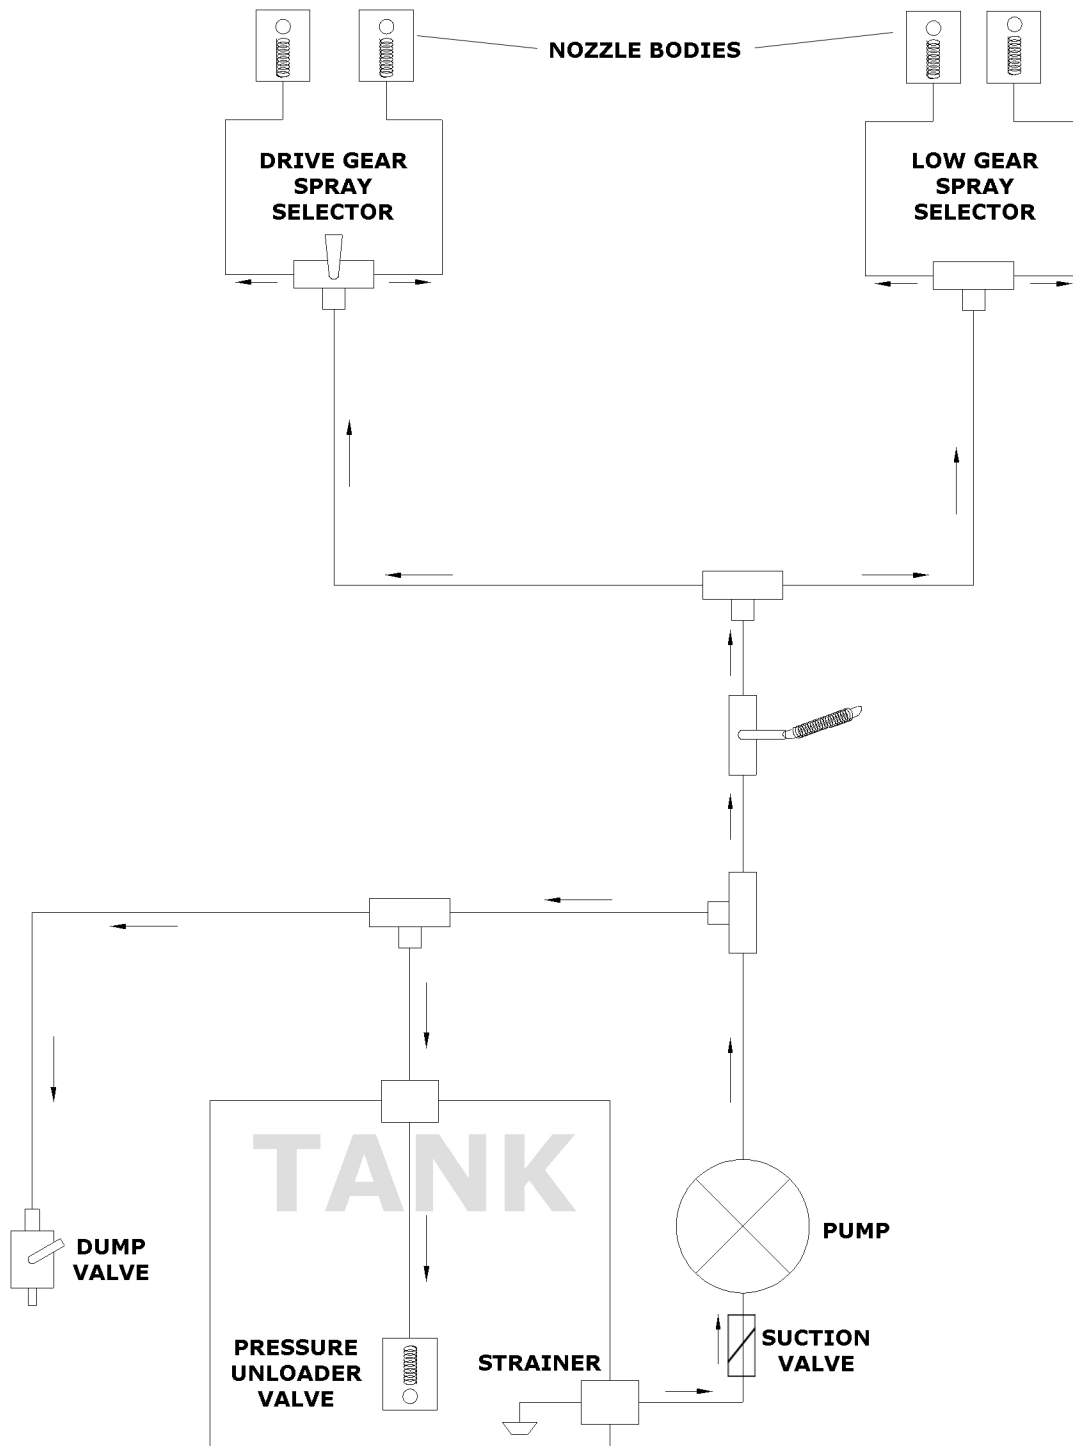

Spray Tank Plumbing Group (continued)

Item #	Perma Green #	LESCO SKU	Nomenclature	Quantity
1	P204945	-	Spray Tank	1
2	-	-	Spray Control Valve Assembly, High Speed	1
3	-	-	Spray Control Valve Assembly, Low Speed	1
4	P645103	-	Screw *	4
6	R481246	480354	Hose Clamp, small	1
7	-	-	Bypass Line	1
8	R454023	480348	Bypass Elbow 1/4" x 3/8"	1
9	R481243	480356	Hose Clamp, large	1
10	-	-	Outlet Line	1
11	R454023	480350	Outlet Elbow	2
12	R650420	480445	Bolt, 1/4-20 x 3/4"	4
13	R651480	60058	Lock Washer	4
14	R481243	480356	Hose Clamp, large	1
15	-	-	Outlet Hose	1
16	R451090	-	Suction Strainer	1
17	R481246	480354	Hose Clamp, Small	2
18	-	-	Pressure Relief Valve Hose	1
19	R466440	480361	Pressure Relief Valve	1
20	R452222	480349	Straight Fitting	1
*21	P100606	-	Valve Cover, Left *	1
*23	P100607	-	Valve Cover, Right *	1
24	R452220	480347	Top Pressure Relief Valve Fitting	1
25	R454002	480346	Bottom Pressure Relief Valve Fitting	1
26	P204948	-	Heat Shield	1
27	P205012	-	Suction Valve	1
28	454004	-	1/4" Nylon PPT x 3/8" Hb	2
29	P204935	-	1/4" Thick Tank Spacer	4

* Valve covers not illustrated for clarity