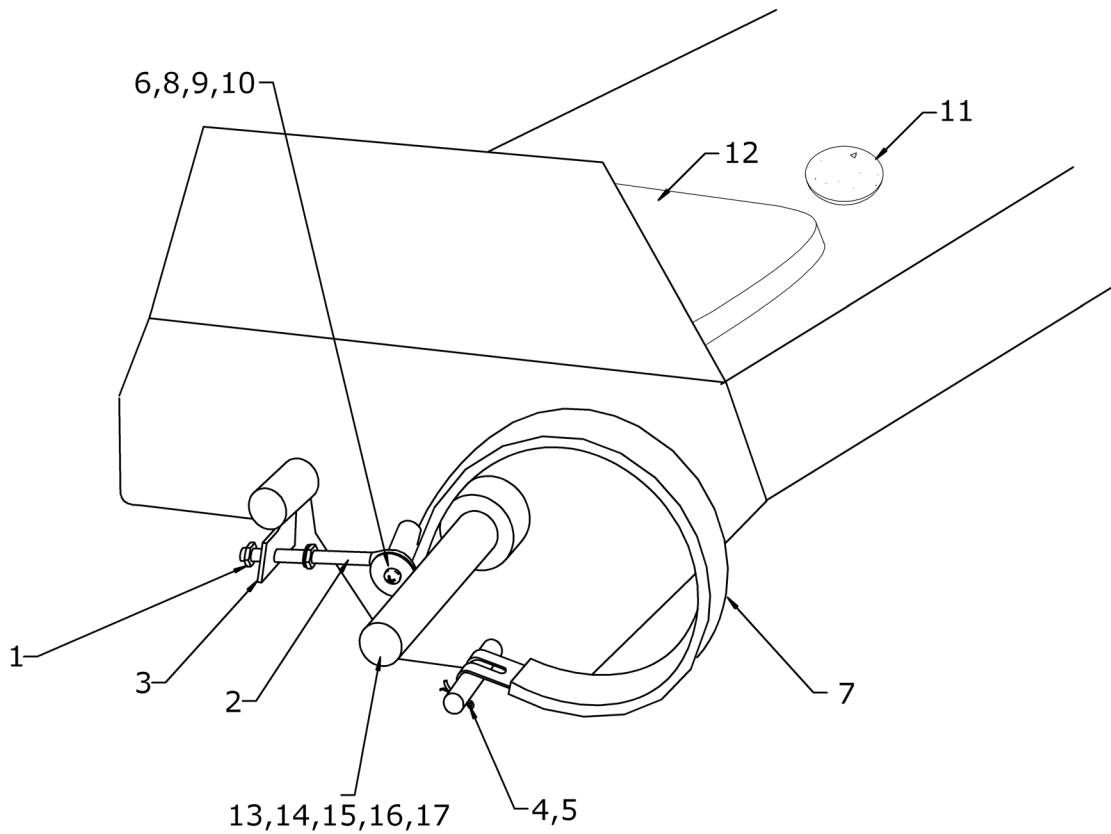

Sulky, Brake System Group

Item #	Perma Green #	LESCO SKU	Nomenclature	Quantity
1	R651216	013291	Locknut, 1/4-20 (2 per brake shaft)	4
2	U422304	082466	Brake Adjusting Bolt	2
3	P100400	-	Brake Rod	1
4	R651590	-	Cotter Pin	2
5	-	-	Brake Mounting Post	
6	R651450	480263	Washer (2 per side)	4
7	R422055	480242	Brake Band	2
8	R651740	480244	Clevis Pin	2
9	R651601	480246	Cotter pin	2
10	R651970	480243	Nylon bushing (2 per side)	4
11	P650104	-	Brake Peddle (not shown)	1
12	P000250	-	Foot Pad Kit	1
13	P654637	-	13/650 Tire, Tube, Rim and Hub Assembly	2
14	R654722.01	480397	3/4" Roller Bearing (included with P654637)	2
15	R654722.02	480399	3/4" Roller Bearing Retainer (included with P654637)	4
16	R651510	480410	3/4" Washer	4
17	R651600	480436	Cotter pin, 3/16 x 1"	2