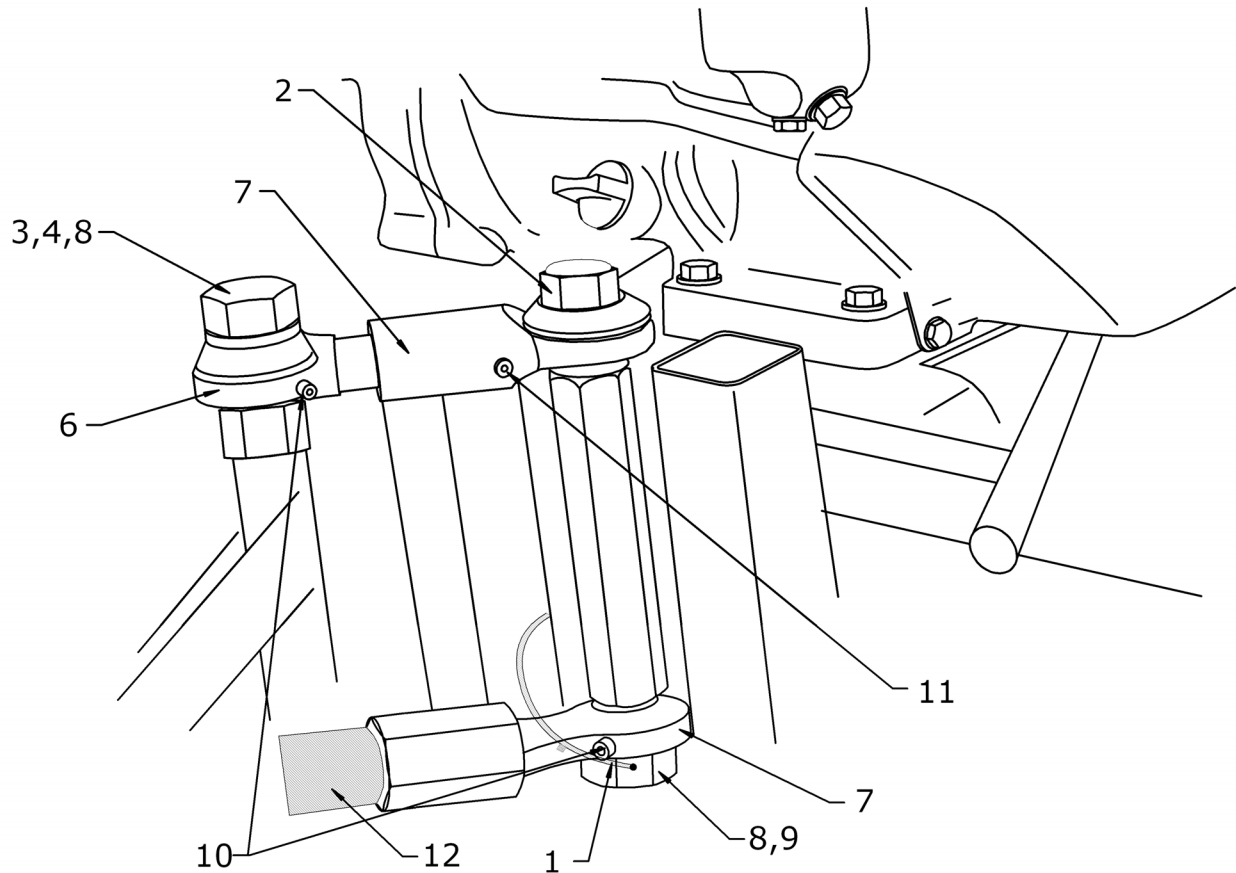

Sulky, Articulating Joint Group

Item #	Perma Green #	LESCO SKU	Nomenclature	Quantity
1	P654050		Safety wire	1
2	P650948	-	Bolt, 3/4"-10 x 1-3/4"	1
3	P650948	-	Bolt, 3/4"-10 x 1-3/4"	1
4	R651485	480239	Lock washer, 3/4	1
*5	-	-	Rod End Assembly	1
6	R652472	480231	Rod End, Threaded	1
7	R652462	480231	Rod End, Female	1
8	R652478	082477	Seal	1
9	P100530	-	Bolt, 3/4"-10 x 1-3/4" w/ 5/32" hole	1
10	R652474	480238	Zerk Fitting (Rod End, Threaded)	2
11	R652476	480237	Zerk Fitting (Rod End, Female)	1
12	P100403	-	Sulky Rod	1