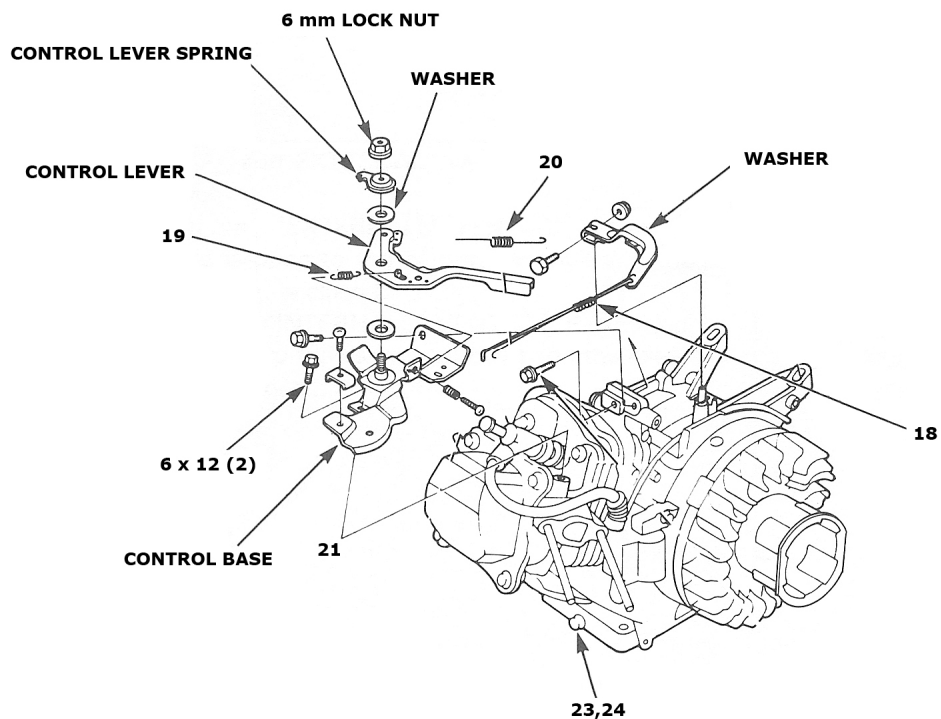

Power Transmission, Engine Group (continued)

Item #	Perma Green #	LESCO SKU	Nomenclature	Quantity
1	R654282	480314	Auxiliary Throttle Return Spring	1
2	P454000	-	Fuel hose coupler	1
3	P449212	-	Fuel Line	1
4	P449202	-	Air Cleaner Cover	1
5	P449203	-	Air Cleaner	1
6	P449200.1	-	Engine and Gearbox	1
7	R650665	-	Bolt, 5/16-18 x 3/4"	4
8	651422	-	Washer, 5/16	4
9	R651482	480443	Lock washer	4
10	P449241	-	Air Cleaner Base	1
11	R481246	480354	Hose Clamp	1
12	P449222	-	Starter	1
13	P449213	-	Gas tank fitting with filter and valve	1
14	P449210	-	Gas Tank	1
15	P449207	-	Cap, Muffler	1
16	P100172	-	Muffler Guard	1
17	P449211	-	Gas Cap	1
18	P449219	-	Throttle Return Spring	1
19	P449227	-	Cable Return Spring	
20	P449218	-	Governor Spring	
21	P449208	-	Spark Plug	
22	P449215	-	Carburetor (not shown)	
23	P449242	-	Drain Plug	
24	P449243	-	Drain Plug Washer	
25	P100160	-	Engine Spacer Washers	4