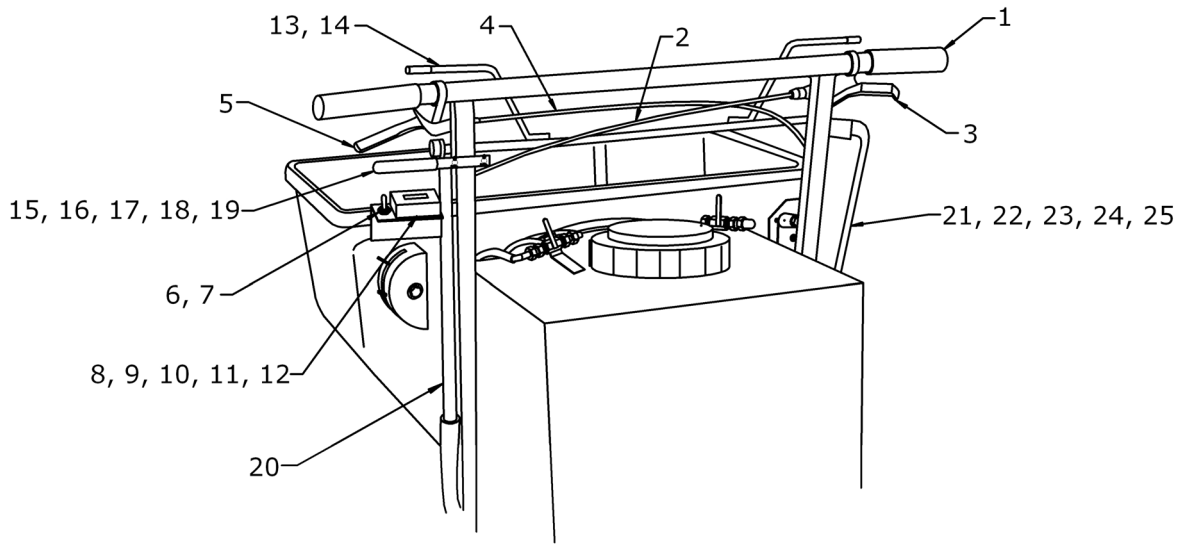

Handlebar Control Group

Item #	Perma Green #	LESCO SKU	Nomenclature	Quantity
1	R654190	480328	Handlebar Grip	1 pair
2	P654151	-	Throttle Cable	1
3	P654136	-	Throttle Lever	1
4	P654150	-	Sprayer Operating Cable	1
5	P654137	-	Sprayer Operating Lever	1
6	U422927	082489	Kill Switch with locknut and retaining nut	1
7	300125	-	Switch boot	1
8	R654555	480285	Hour Meter	1
9	P650110	-	Screw	2
10	P650115	-	Lock Nut	2
11	P300200	-	Neutral Safety Wirings Harness (not shown)	1
12	R216501	-	Neutral Safety Switch (not shown)	1
13	P100263	-	Hopper Open/Close Lever Assembly	1
14	U654191	082529	Grip	2
15	P100295	-	Handle Release Lever	1
16	R654199	480327	Grip	1
17	R651750	480434	Clevis Pin	2
18	R651544	480429	Nylon Washer	2
19	R651601	480246	Cotter Pin	2
20	P100283.1	-	Handle Release latch Assembly	1
21	P100405	-	Hopper Open/Close Control Rod	1
22	P645207	-	E clip	1
23	R651224	-	Nut	1
24	R651482	480443	Lock Washer	1
25	R651224	480441	Locknut	1