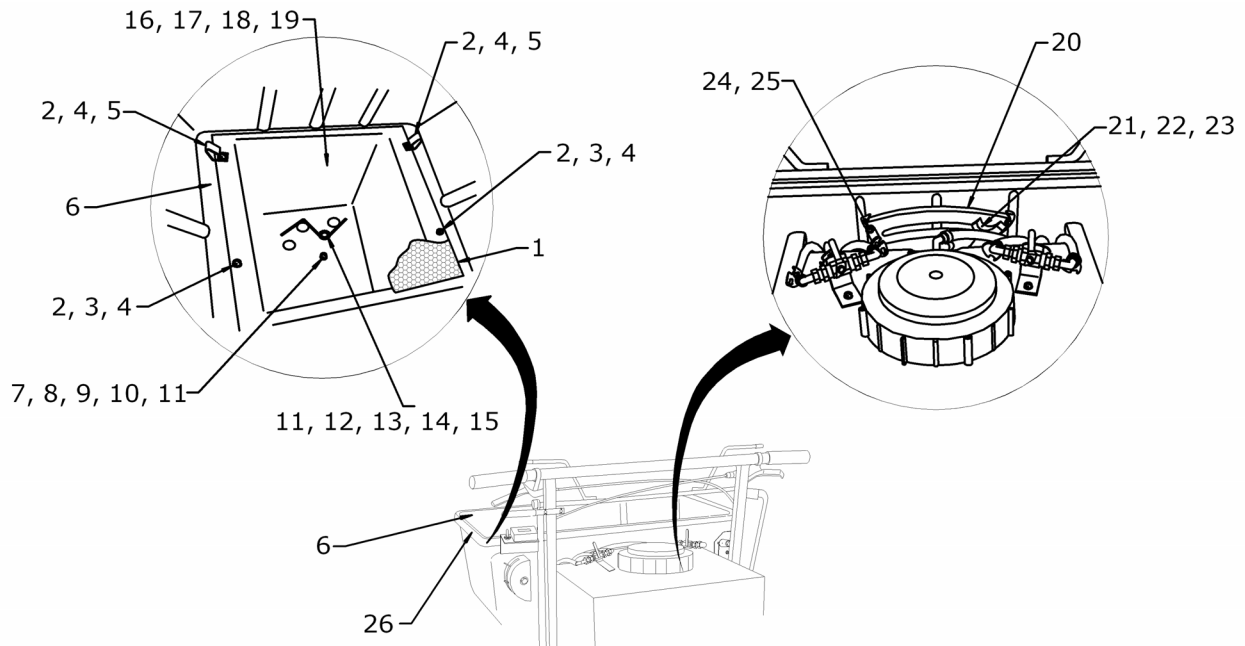

PAGE INTENTIONALLY LEFT BLANK

LIST OF ILLUSTRATIONS & TABLES

<u>Figure</u>	<u>Title</u>	<u>Page</u>
Figure 1.	Handlebar Control Group	4
Figure 2.	Hopper Inside & Rate Control Group.....	5
Figure 3.	Hopper Open/Close Group	6
Figure 4.	Fertilizer Deflector & Remote Control Group	7
Figure 5.	Spray Tank Plumbing Group & Schematic	9-11
Figure 6.	Spray Pump Plumbing Group.....	12
Figure 6.	Spray Nozzle Group	13
Figure 7.	Power Transmission, Pump & Gearbox Belt Group	14
Figure 8.	Power Transmission, Drive Belt Group	15
Figure 9.	Power Transmission, Jackshaft Group.....	16
Figure 10.	Power Transmission, Transaxle Group	17
Figure 11.	Power Transmission, Engine Group	18-19
Figure 12.	Sulky, Brake System Group	20
Figure 13.	Sulky, Articulating Joint Group.....	21
Figure 14.	Body Panel Group.....	22
Figure 15.	Electrical System & Schematic Group	23

Hopper Inside & Rate Control Group

Item #	Perma Green #	LESCO SKU	Nomenclature	Quantity
1	P100265	-	Screen	1
2	R650620	480437	Screw, ¼-20 x 3/4	4
3	R651420	480345	Washer, ¼ flat	2
4	R651216	013291	Lock Nut, ¼-20	5
5	U422916	060046	Clip	2
6	P422917	-	Hopper	1
7	650424	-	Screw, ¼-20 x 1"	1
8	P651973	-	Flange bearing	1
9	R651216	013291	Lock Nut, ¼-20	1
10	R651420	480345	Washer, ¼ flat	3
11	U422896	-	Washer, 3/8 Nylon	5
12	R651590	480377	Cotter Pin	
13	P100105	-	Agitator Arm	1
14	P100100	-	Agitator Arm & Shaft	
20	P100395	-	Rate Control Plate	1
21	P205015	-	Knob, Rate adjustment	1
22	R422706	480395	Washer, ¼ Nylon	2
24	U650102	-	Screw, 10-24 x 5/8"	2
25	R651206	070027	Locknut, 10-24	2
26	P432301	-	Hopper Cover, Magnum	1