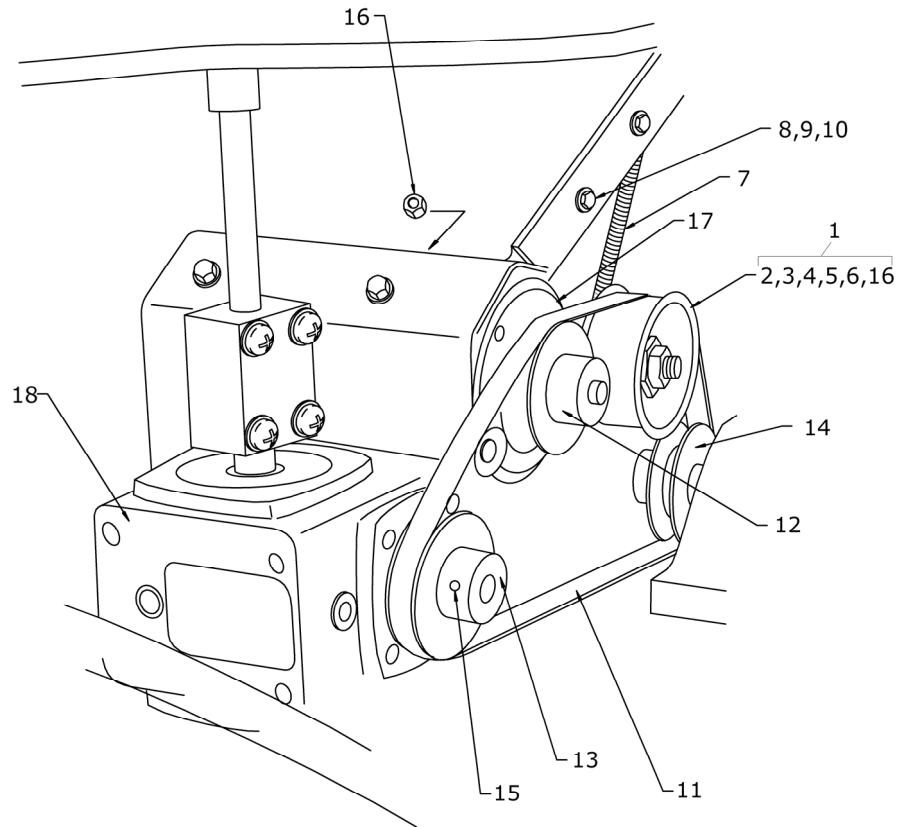

Item #	Perma Green #	LESCO SKU	Nomenclature	Quantity
1	P651199*	-	Idler Pulley Assembly	
2	P653608*	-	Tensioning Pulley	1
3	P650102*	-	Bolt, 3/8-16 x 2"	1
4	R651483*	480442	Lock Washer, 3/8"	1
5	P645203*	-	Lock Nut, 3/8-16	1
6	P100115*	-	Tensioning Arm	1
7	R654504	480334	Tensioning Spring	1
8	R650620	-	Bolt, 1/4-20 x 3/4"	1
9	P651202	-	Bushing	1
10	R651206	070027	Lock Nut	1
11	P653793	-	Pump and Spinner Gearbox Drive Belt	1
12	P653606	-	Pump Pulley	1
13	P653605	-	Spinner Gearbox Pulley	1
14	P653605	-	Jackshaft Pulley	1
15	R650221	-	Cone Point Set Screw, 1/4-20 x 1/2	1
16	R651216	013291	Lock Nut, 1/4-20	4
17	P442068	-	Pump	1
18	P422934	-	Gearbox	1

* Indicates part of an assembly

PARTS LIST Refer to the cover page for restrictions regarding reproduction or disclosure of this material.