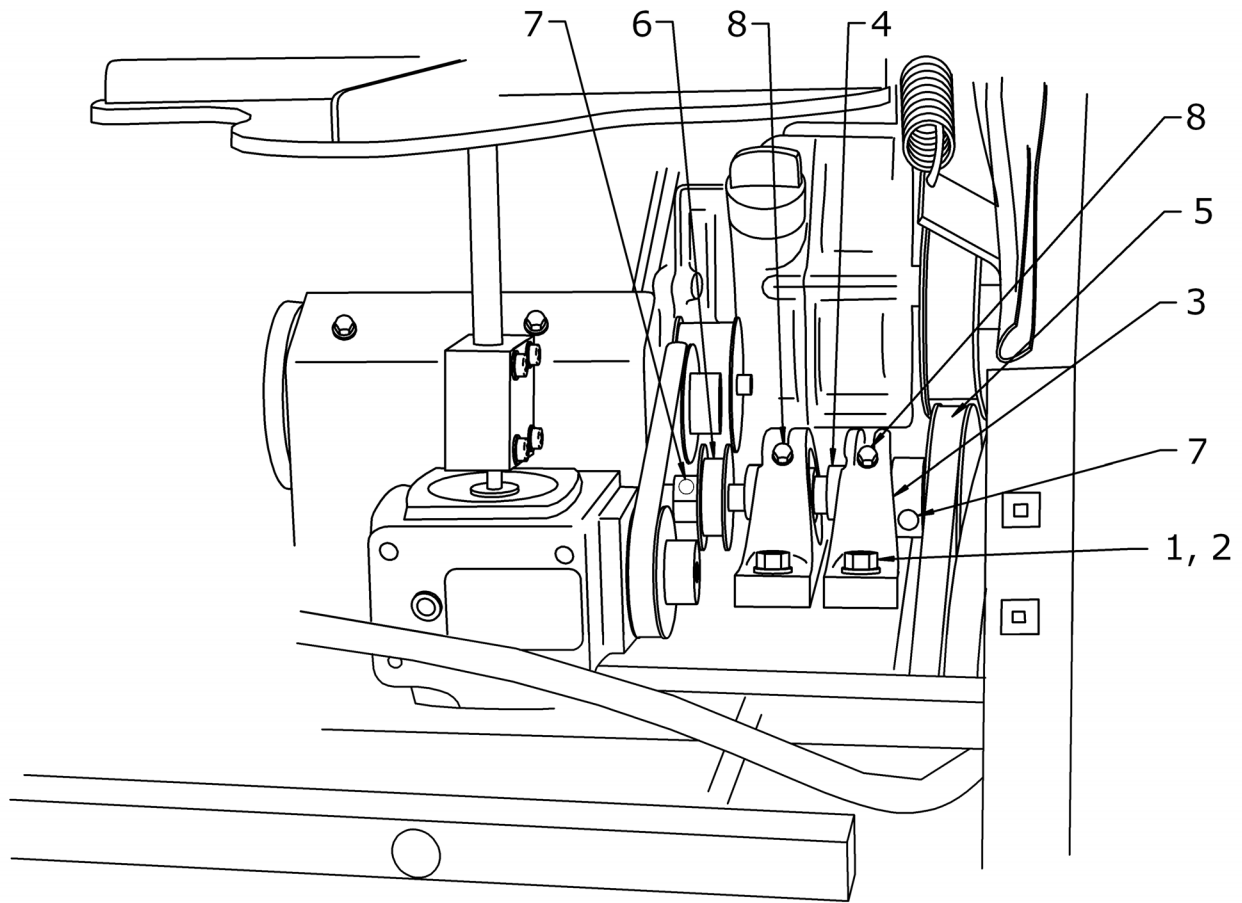

* Indicates part of an assembly

PARTS LIST Refer to the cover page for restrictions regarding reproduction or disclosure of this material.

Power Transmission, Drive Belt Group

Item #	Perma Green #	LESCO SKU	Nomenclature	Quantity
1	P651201	480204	Tensioning Pulley Assembly	1
2	R653558*	480203	Pulley Bushing	1
3	R650738*	008495	Bolt, 3/8-16 x 1- 3/4"	1
4	R651483*	480442	Lock washer	1
5	P645203*	-	Lock Nut, 3/8-16	1
6	P100110*	-	Tensioning Arm	1
7	*	-	Bushing	2
8	*	-	1/4-20 Lock Nut	1
9	*	-	1/4" Washer	1
10	R654504	480334	Tensioning Spring	1
11	P653602	-	Jackshaft Pulley	1
12	P653601	-	Transaxle Pulley	1
13	P653600	-	Engine Gearbox Output Pulley	1
14	R650222		Set Screw, 5/16-18 x 3/4"	1
15	P651645		Key, Step 1/4 x 3/16 x 1"	1
16	P653792	-	Drive Belt	

* Indicates part of an assembly

Item #	Perma Green #	LESCO SKU	Nomenclature	Quantity
	P100272	-	Jackshaft Assembly (includes all * Below)	1
1	R650718	011437	Bolt (two each pillow block)	4
2	R651483	480442	Lock washer (two each pillow block)	4
3	P651962*	-	Pillow Block	2
4	P100270*	-	Jackshaft	1
5	P653602*	-	Jackshaft Drive Pulley	1
6	P653605*	-	Pump and Spinner Gearbox Drive Pulley	1
7	U650103*	-	Setscrew	2
8	-*	-	Zerk Fitting	2