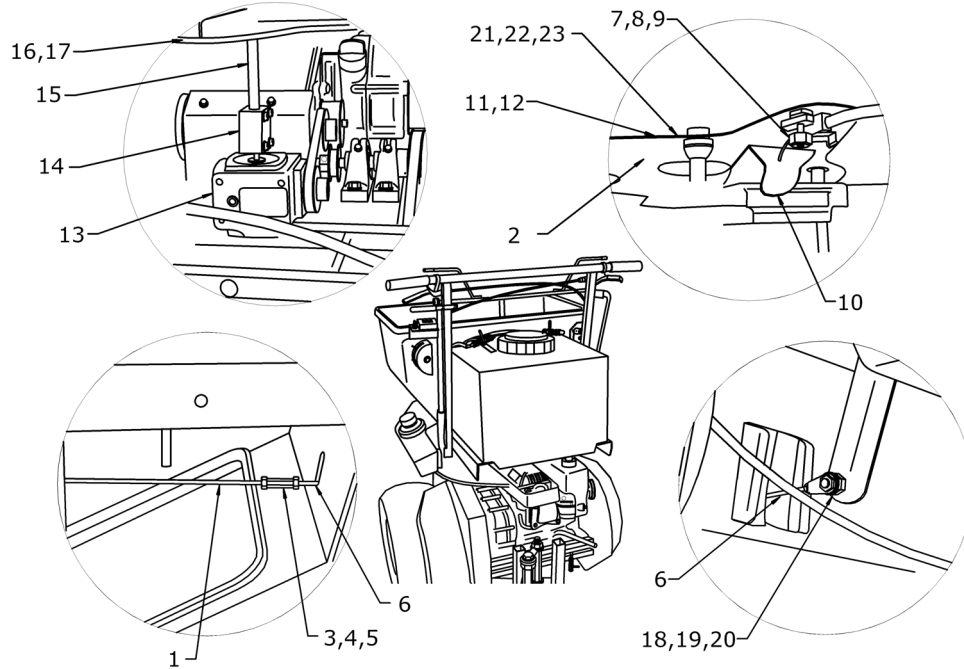

Hopper Open/Close Group

Item #	Perma Green #	LESCO SKU	Nomenclature	Quantity
1	P100415	-	Shut-off Plate Rod	1
2	P100445	-	Shut-off Plate Assembly	1
3	R651350	-	Adjusting Turnbuckle	1
4	651220	-	Nut	2
5	R651480	060058	Lock Washer	2
6	U422304	082466	Hanger Bolt	1
7	P100443	020511	Shut-off Plate Clamp	1
8	P645204	-	Locknut, 10-32	2
9	P654153	-	Remote Lever Cable, Third Hole	1
10	-	-	Third Hole Slide Plate	
11	P100445	704955	Shut-off Plate Clip	1
12	P422920	-	Screw, #8 sheet metal x 3/8	1
13		-	Gearbox, Magnum	1
14	P100430	-	Shaft Assembly Block	1
15	P4222915	-	Spinner Shaft (SPINNER ASSEMBLY)	1
16	P4222915	030317	Spinner Platter (SPINNER ASSEMBLY)	1
17	P4222915	-	Pin, Spinner Platter (SPINNER ASSEMBLY)	1
18	R650620	480437	Bolt, 1/4-20 x 3/4"	1
19	R651216	013291	Locknut, 1/4-20	1
20	R651544	480429	Washer, 1/4 Nylon	3
21		-	Shut-off plate compression screw	2
22		-	Shut-off plate rubber washer	2
23		-	Shut-off plate nut	2