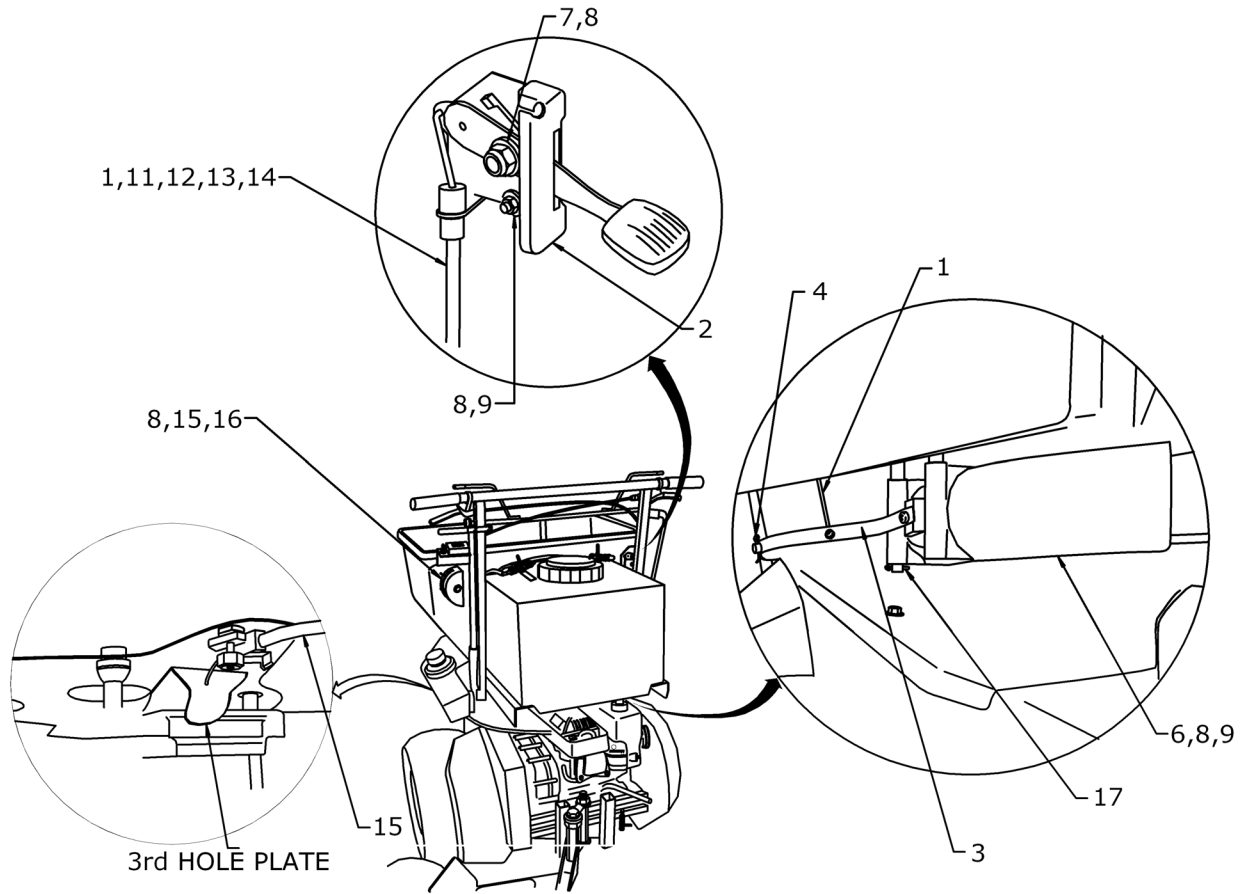

Fertilizer Deflector & Remote Control Group

Item #	Perma Green #	LESCO SKU	Nomenclature	Quantity
1	-	-	Control Cable	1
2	P654152	-	Deflector Remote Control	1
3	P100235	-	Deflector Link	1
4	R651601	480246	Cotter Pin	1
6	U422931	082494	Deflector	1
7	650424	-	Screw	1
8	R651216	013291	Locknut, 1/4-20	3
9	R650420	480446	Screw	1
11	R651206	070027	Lock Nut	1
12	R651450	480263	Fender washer	1
13	R654138	480374	Conduit clip	1
14	R650400	480448	Screw, 10-24 x 3/4"	1
15	P654153	-	3rd Hole Remote Control	1
16	R650428	-	Screw, 1/4-20 x 1-1/2"	1
17	R651590	480377	Cotter Pin	1