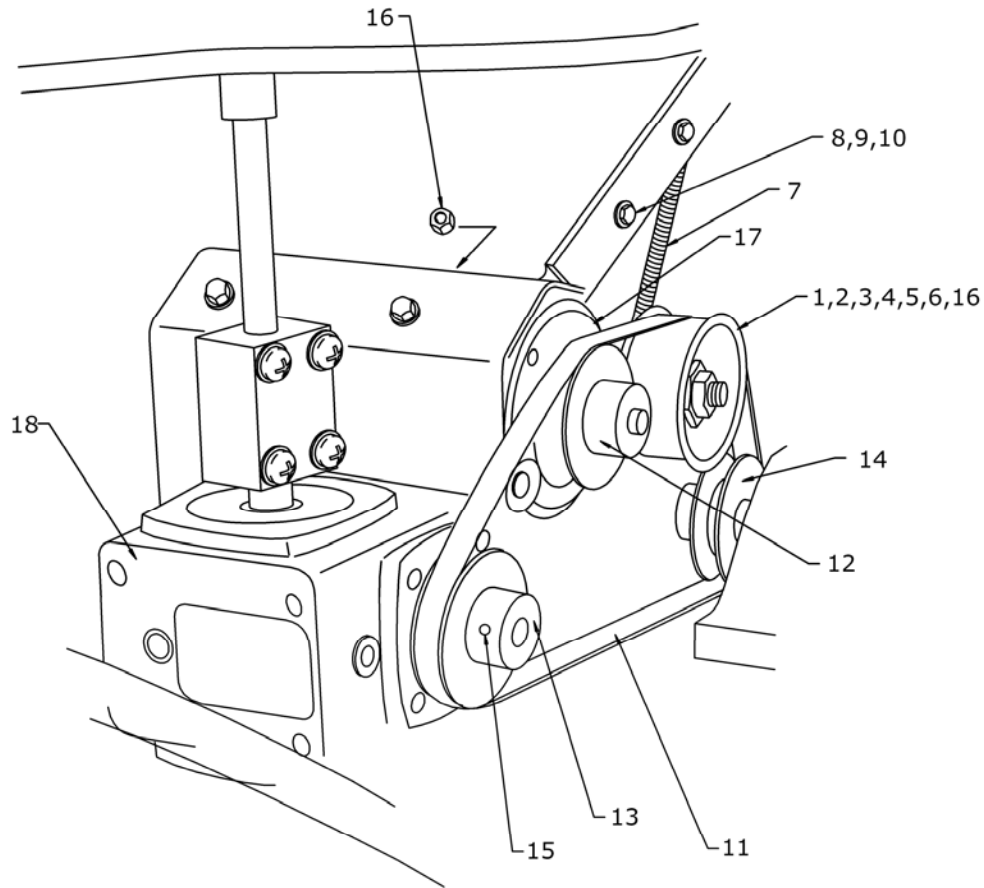

Power Transmission, Pump & Gearbox Belt Group B1B

Item #	Perma Green #	LESCO SKU	Nomenclature	Quantity
1	P653608	-	Tensioning Pulley	1
2	P653609	-	Pulley Bushing	1
3	P650102	-	Bolt, 3/8-16 x 2"	1
4	R651483	480442	Lock Washer, 3/8"	1
5	P645203	-	Lock Nut, 3/8-16	1
6	P100115	-	Tensioning Arm	1
7	R654504	480334	Tensioning Spring	1
8	-	-	Bolt, 1/4-20 x	1
9	-	-	Bushing	1
10	R651206	070027	Lock Nut	1
11	P653793	-	Pump and Spinner Gearbox Drive Belt	1
12	P653606	-	Pump Pulley	1
13	P653605	-	Spinner Gearbox Pulley	1
14	P653605	-	Jackshaft Pulley	1
15	R650221	-	Cone Point Set Screw, 1/4-20 x 1/2	1
16	R651216	013291	Lock Nut, 1/4-20	4
17	P442067	-	Pump	1
18	P422934	-	Gearbox	1

PARTS LIST Refer to the cover page for restrictions regarding reproduction or disclosure of this material.