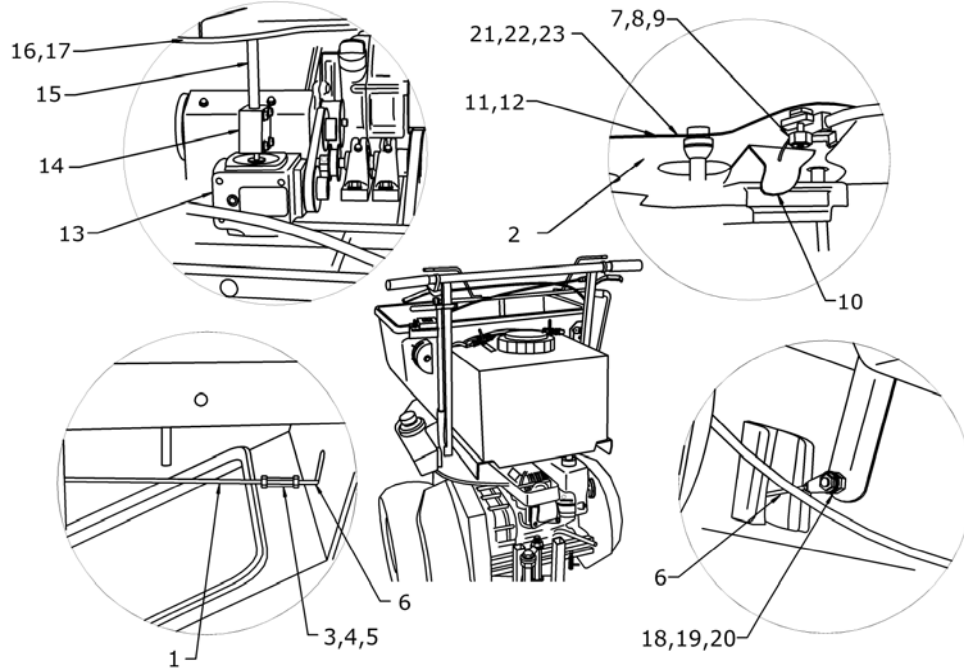

Hopper Open/Close Group Model B1B

Item #	Perma Green #	LESCO SKU	Nomenclature	Quantity
1	P100415	-	Shut-off Plate Rod	1
2	P100445	-	Shut-off Plate Assembly	1
3	R651350	-	Adjusting Turnbuckle	1
4	651220	-	Nut	2
5	R651480	060058	Lock Washer	2
6	U422304	082466	Hanger Bolt	1
7	P100443	020511	Shut-off Plate Clamp	1
8	P645204	-	Locknut, 10-32	2
9	P654153	-	Remote Lever Cable, Third Hole	1
10	-	-	Third Hole Slide Plate	
11	P100445	704955	Shut-off Plate Clip	1
12	P422920	-	Screw, #8 sheet metal x 3/8	1
13	P422933	-	Gearbox, Magnum	1
14	P100430	-	Shaft Assembly Block	1
15	P100435	-	Spinner Shaft	1
16	U422925	030317	Spinner Platter	1
17	C432135	-	Pin, Spinner Platter	1
18	R650620	480437	Bolt, 1/4-20 x 3/4"	1
19	R651216	013291	Locknut, 1/4-20	1
20	R651544	480429	Washer, 1/4 Nylon	3
21			Shut-off plate compression screw	2
22			Shut-off plate rubber washer	2
23			Shut-off plate nut	2