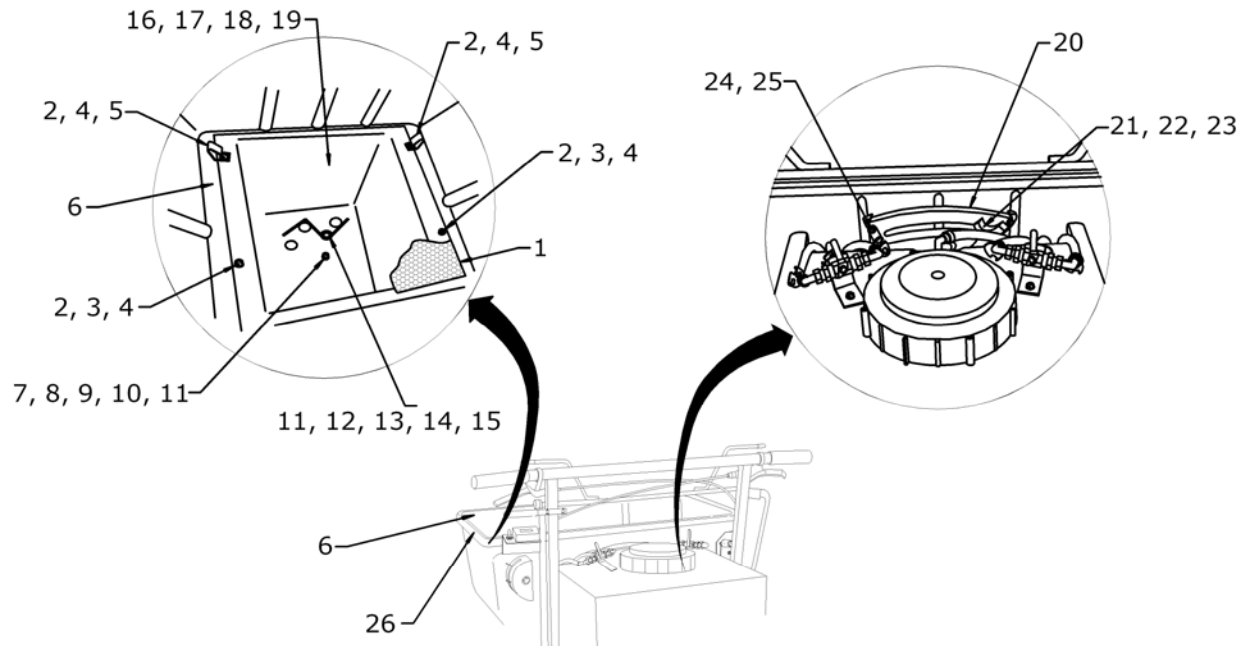

## LIST OF ILLUSTRATIONS & TABLES

<u>Figure</u>	<u>Title</u>	<u>Page</u>
Figure 1.	Handlebar Control Group.....	4
Figure 2.	Hopper Inside & Rate Control Group.....	5
Figure 3.	Hopper Open/Close Group A1A.....	6
Figure 4.	Hopper Open/Close Group B1B.....	7
Figure 5.	Fertilizer Deflector & Remote Control Group .....	8
Figure 6.	Spray Tank Plumbing Group & Schematic .....	9-11
Figure 7.	Spray Pump Plumbing Group.....	12
Figure 8.	Spray Nozzle Group .....	13
Figure 9.	Power Transmission, Pump & Gearbox Belt Group A1A.....	14
Figure 10.	Power Transmission, Pump & Gearbox Belt Group B1B.....	15
Figure 11.	Power Transmission, Drive Belt Group.....	16
Figure 12.	Power Transmission, Jackshaft Group.....	17
Figure 13.	Power Transmission, Transaxle Group .....	18
Figure 14.	Power Transmission, Engine Group .....	19-20
Figure 15.	Sulky, Brake System Group A1A.....	21
Figure 16.	Sulky, Brake System Group B1B.....	22
Figure 17.	Sulky, Articulating Joint Group.....	23
Figure 18.	Body Panel Group.....	24
Figure 19.	Electrical System & Schematic Group .....	25

## Hopper Inside & Rate Control Group

Item #	Perma Green #	LESCO SKU	Nomenclature	Quantity
1	P100265	-	Screen	1
2	R650620	480437	Screw, ¼-20 x 3/4	4
3	R651420	480345	Washer, ¼ flat	2
4	R651216	013291	Lock Nut, ¼-20	5
5	U422916	060046	Clip	2
6	P422917	-	Hopper	1
7	650424	-	Screw, ¼-20 x 1"	1
8	P651973	-	Flange bearing	1
9	R651216	013291	Lock Nut, ¼-20	1
10	R651420	480345	Washer, ¼ flat	3
11	U422896	-	Washer, 3/8 Nylon	5
12	R651590	480377	Cotter Pin	
13	P100105	-	Agitator Arm	1
14	P100100	-	Agitator Arm & Shaft	
20	P100395	-	Rate Control Plate	1
21	P205015	-	Knob, Rate adjustment	1
22	R422706	480395	Washer, ¼ Nylon	2
24	U650102	-	Screw, 10-24 x 5/8"	2
25	R651206	070027	Locknut, 10-24	2
26	P432301	-	Hopper Cover, Magnum	1