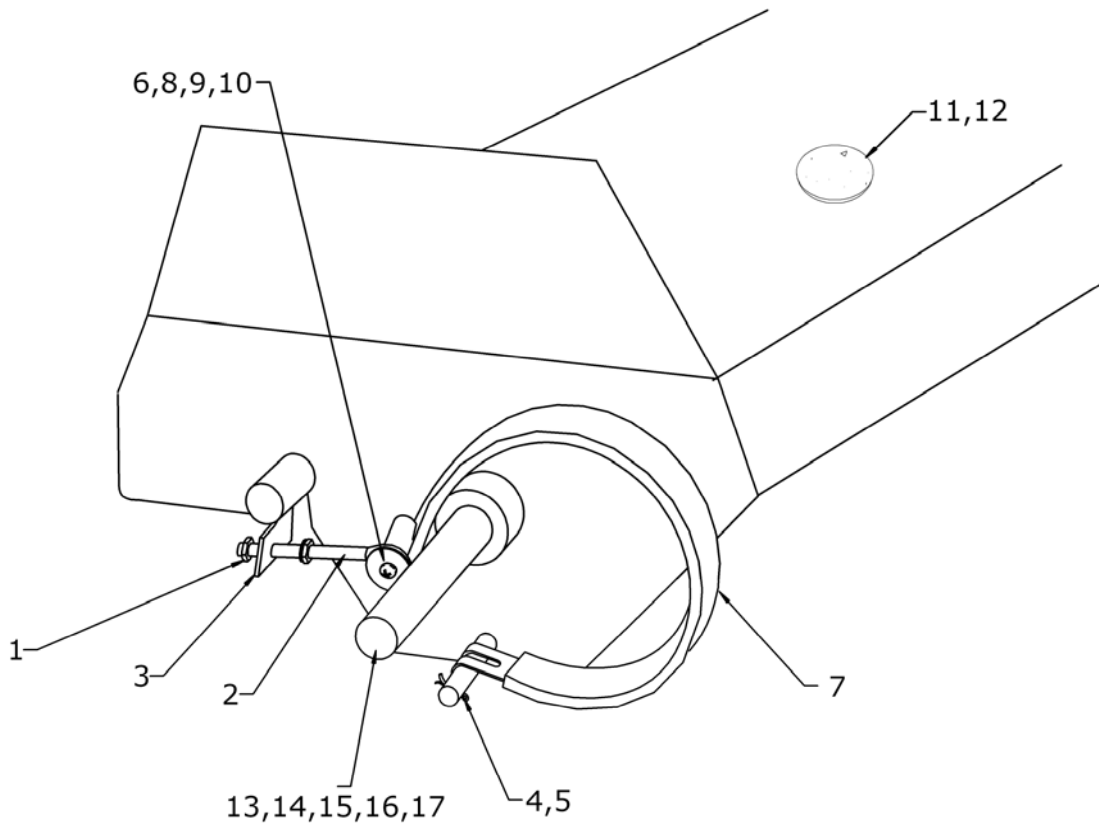

Sulky, Brake System Group

Item #	Perma Green #	LESCO SKU	Nomenclature	Quantity
1	R651216	013291	Locknut, ¼-20 (2 per brake shaft)	4
2	U422304	082466	Brake Adjusting Bolt	2
3	P100400	-	Brake Rod	1
4	R651590	-	Cotter Pin	2
5	-	-	Brake Mounting Post	
6	R651450	480263	Washer (2 per side)	4
7	R422055	480242	Brake Band	2
8	R651740	480244	Clevis Pin	2
9	R651601	480246	Cotter pin	2
10	R651970	480243	Nylon bushing (2 per side)	4
11	P650104	-	Brake Peddle (not shown)	1
12	P422355	-	Nonskid foot rest Set	1
13	P654637	-	13/650 Tire, Tube, Rim and Hub Assembly	2
14	R654722.01	480397	¾" Roller Bearing (included with P654637)	2
15	R654722.02	480399	¾" Roller Bearing Retainer (included with P654637)	4
16	R651510	480410	¾" Washer	4
17	R651600	480436	Cotter pin, 3/16 x 1"	2