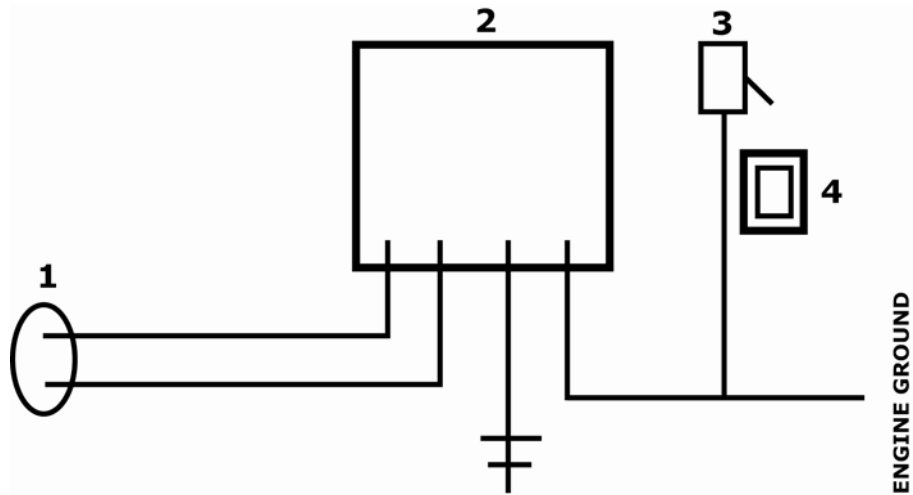

Item #	Perma Green #	LESCO SKU	Nomenclature	Quantity
1	U422929	-	Neutral Safety Switch	1
2	P100700	-	Neutral Starting Module Harness	2
3	U422927	082489	Kill Switch	3
4	R654555.1	-	Tachometer / Hour Meter	1