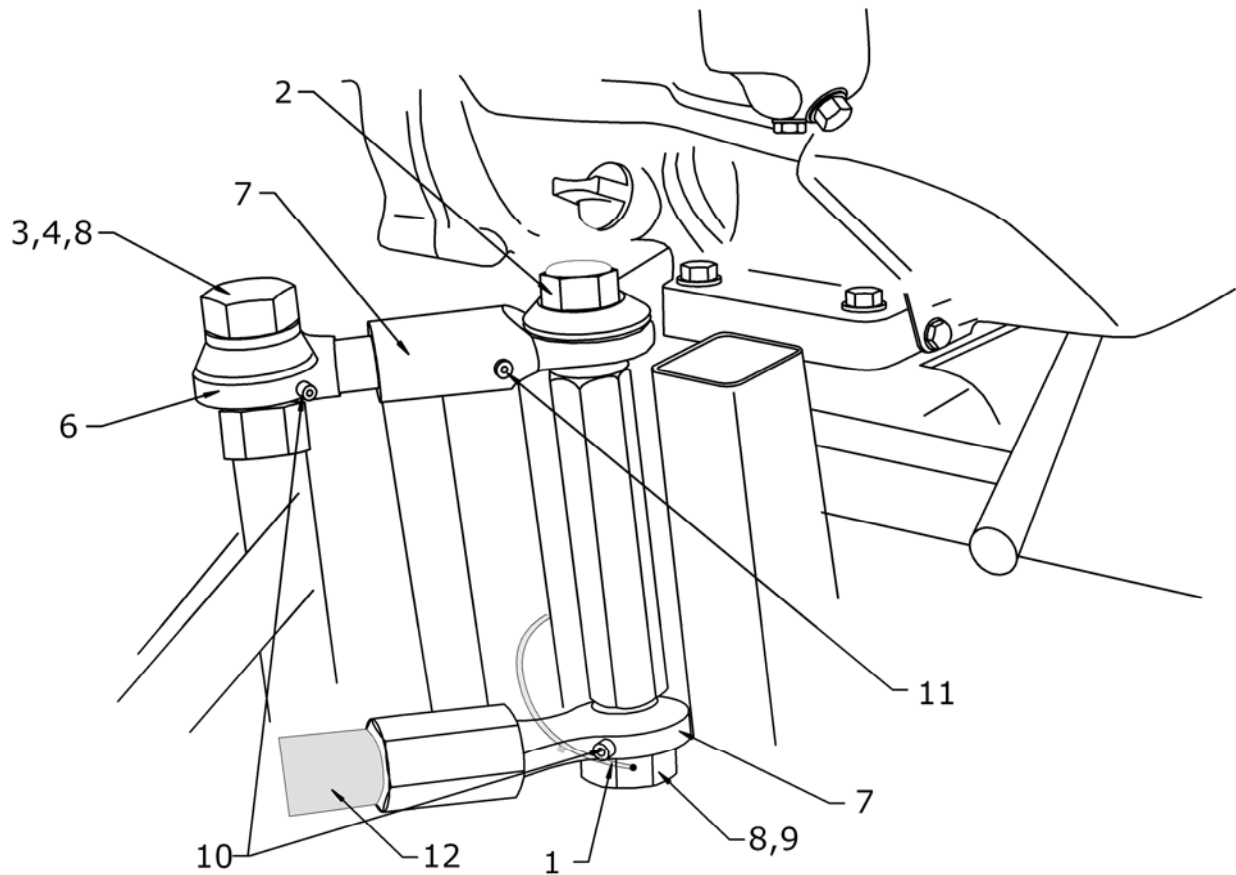

Sulky, Articulating Joint Group B1B

Item #	Perma Green #	LESCO SKU	Nomenclature	Quantity
1			Safety wire	1
2	P645110	-	Nut	1
3	P650948	-	Bolt, 3/4-10 x 1-3/4"	1
4	R651485	480239	Lock washer, 3/4	1
*5	-	-	Rod End Assembly	1
6	R652472	480231	Rod End, Threaded	1
7	R652462	480231	Rod End, Female	1
8	R652478	082477	Seal	1
9	P650948	-	Bolt, Articulating Joint Pivot	1
10	R652474	480238	Zerk Fitting (Rod End, Threaded)	2
11	R652476	480237	Zerk Fitting (Rod End, Female)	1
12		-	Sulky Rod	1