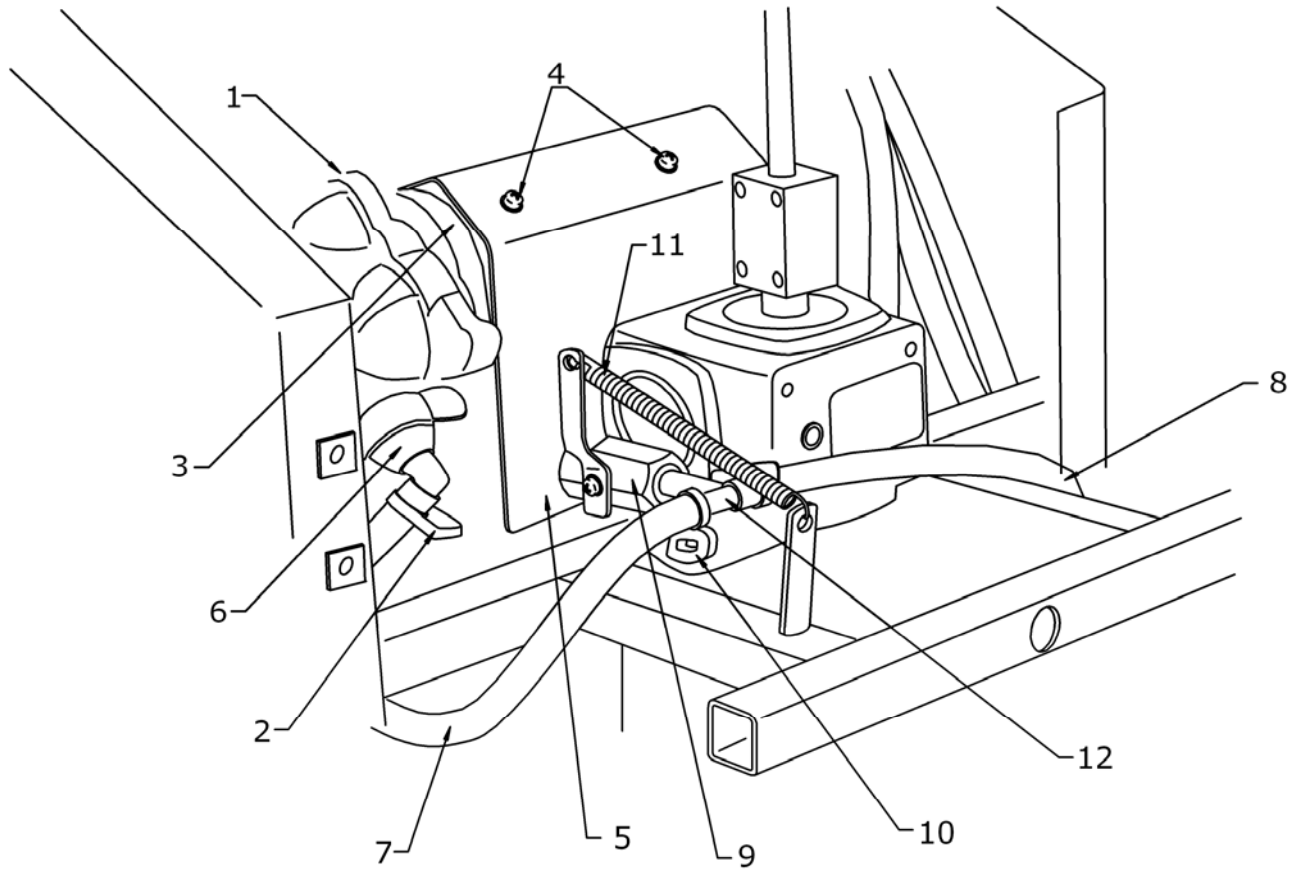

Spray Pump Plumbing Group

Item #	Perma Green #	LESCO SKU	Nomenclature	Quantity
1	-	-	Outlet Hose	
2	-	-	Inlet Hose	
3	P442068	-	Pump	1
4	P645104	-	Screw, #12 Self Tapping x 1/2"	2
5	-	-	Mounting Plate, Pump	
6	P442070	-	Pump Hose Fitting	2
7	-	-	Low gear spray control valve supply hose	1
8	-	-	High gear spray control valve supply hose	1
9	P205010	-	Pump Shutoff Valve	1
10	R481246	R481246	Hose Clamp, small	2
11	R654282	-	Lever Return Spring	1
12	P454001	-	T-Fitting	1