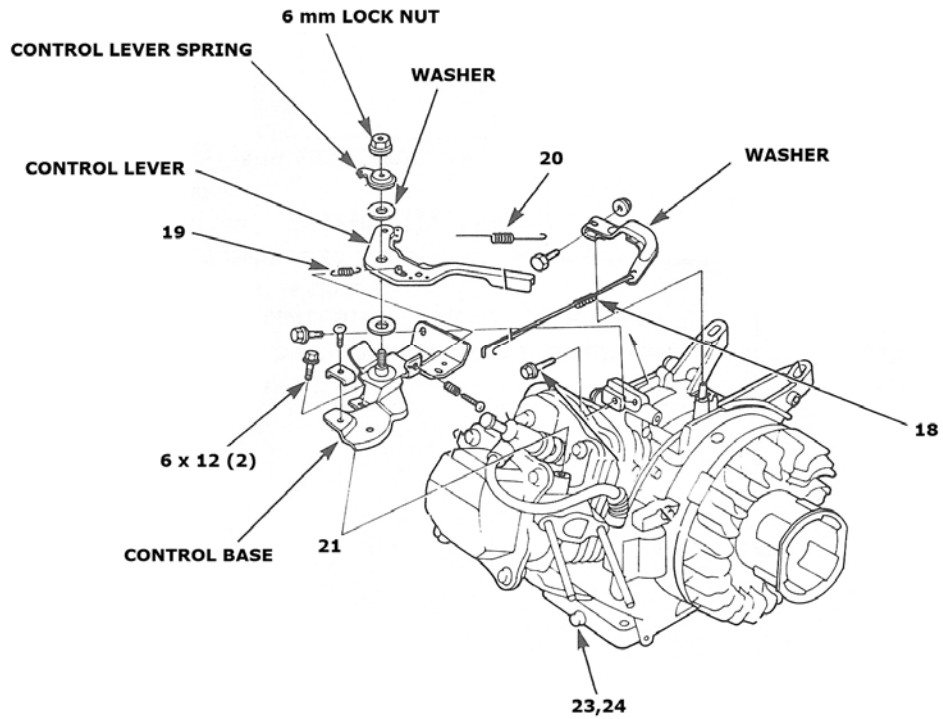

Power Transmission, Engine Group (continued)

Item #	Perma Green #	LESCO SKU	Nomenclature	Quantity
1	R654282	480314	Auxiliary Throttle Return Spring	1
2	P454000	-	Fuel hose coupler	1
3	P449212	-	Fuel Line	1
4	P449202	-	Air Cleaner Cover	1
5	P449203	-	Air Cleaner	1
6	P449200.1	-	Engine and Gearbox	1
7	R650660	-	Bolt, 5/16-18 x 1-1/4"	4
8	651422	-	Washer, 5/16	4
9	R651482	480443	Lock washer	4
10	P449241	-	Air Cleaner Base	1
11	R481246	480354	Hose Clamp	1
12	P449222	-	Starter	1
13	P449213	-	Gas tank fitting with filter and valve	1
14	P449210	-	Gas Tank	1
15	P449207	-	Cap, Muffler	1
16	P100172	-	Muffler Guard	1
17	P449211	-	Gas Cap	1
18	P449219	-	Throttle Return Spring	1
19	P449227	-	Cable Return Spring	
20	P449218	-	Governor Spring	
21	P449208	-	Spark Plug	
22	P449215	-	Carburetor (not shown)	
23	P449242	-	Drain Plug	
24	P449243	-	Drain Plug Washer