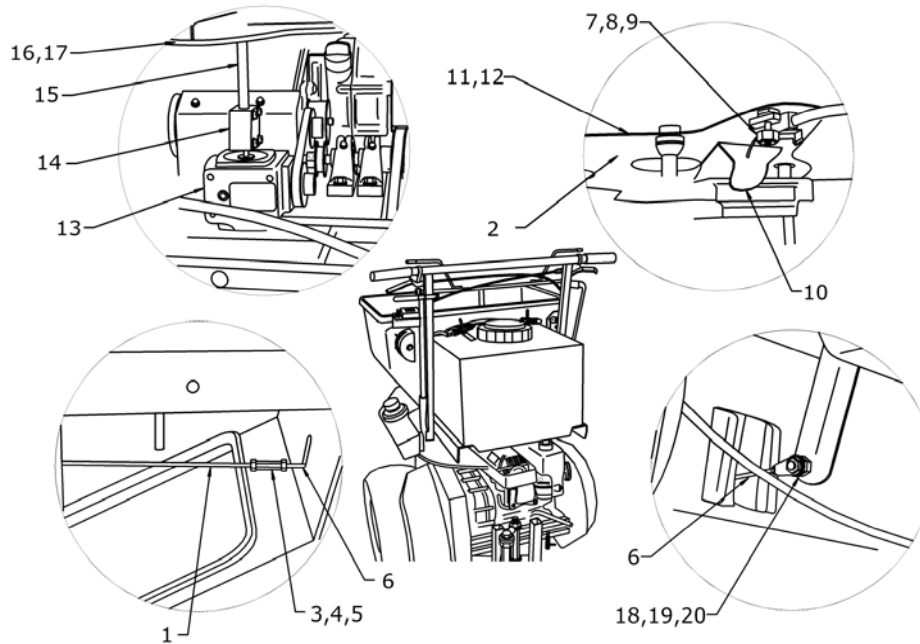

Hopper Open/Close Group Model A1A

Item #	Perma Green #	LESCO SKU	Nomenclature	Quantity
1	P100415	-	Shut-off Plate Rod	1
2	P100445	-	Shut-off Plate Assembly	1
3	R651350	-	Adjusting Turnbuckle	1
4	651220	-	Nut	2
5	R651480	060058	Lock Washer	2
6	U422304	082466	Hanger Bolt	1
7	P100443	020511	Shut-off Plate Clamp	1
8	P645204	-	Locknut, 10-32	2
9	P654153	-	Remote Lever Cable, Third Hole	1
10	-	-	Third Hole Slide Plate	
11	P100445	704955	Shut-off Plate Clip	3
12	P422920	-	Screw, #8 sheet metal x 3/8	3
13	P422933	-	Gearbox, Magnum	1
14	P100430	-	Shaft Assembly Block	1
15	P100435	-	Spinner Shaft	1
16	U422925	030317	Spinner Platter	1
17	C432135	-	Pin, Spinner Platter	1
18	R650620	480437	Bolt, 1/4-20 x 3/4"	1
19	R651216	013291	Locknut, 1/4-20	1
20	R651544	480429	Washer, 1/4 Nylon	3