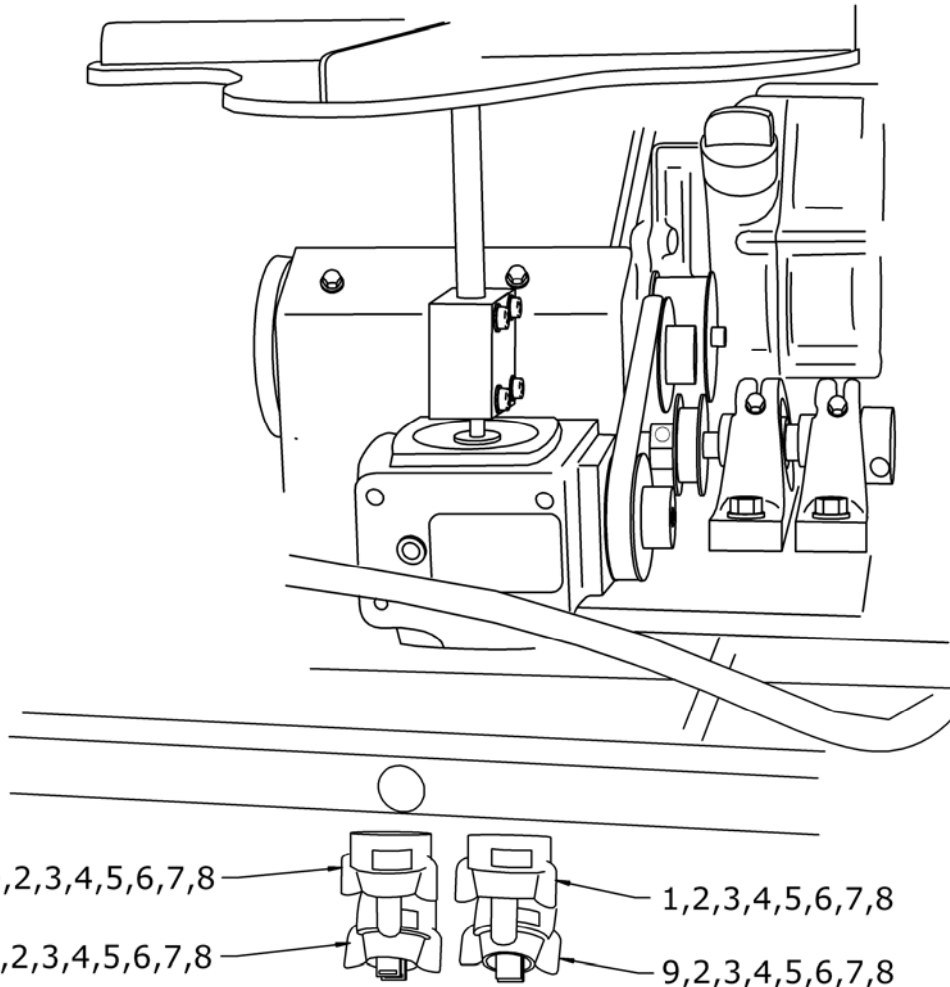

Spray Nozzle Group

Item #	Perma Green #	LESCO SKU	Nomenclature	Quantity
1	P205005	-	Nozzle, High Gear Broadcast	1
2	R466625	480211	Nozzle Cap	4
3	R466620	480359	Gasket	4
4	R464724	005173	Strainer	4
5	R466222	010923	Nozzle Body	4
6	R454002	480346	Nozzle body hose fitting	4
7	R466444	480357	8 PSI Pressure Cap (Incl. w/ Nozzle body)	
8	R466448	480358	Diaphragm (Included with Nozzle Body)	
9	P205000	-	Nozzle, High Gear Trim	1
10	P205006	-	Nozzle, Low Gear Broadcast	1
11	P205001	-	Nozzle, Low Gear Trim	1