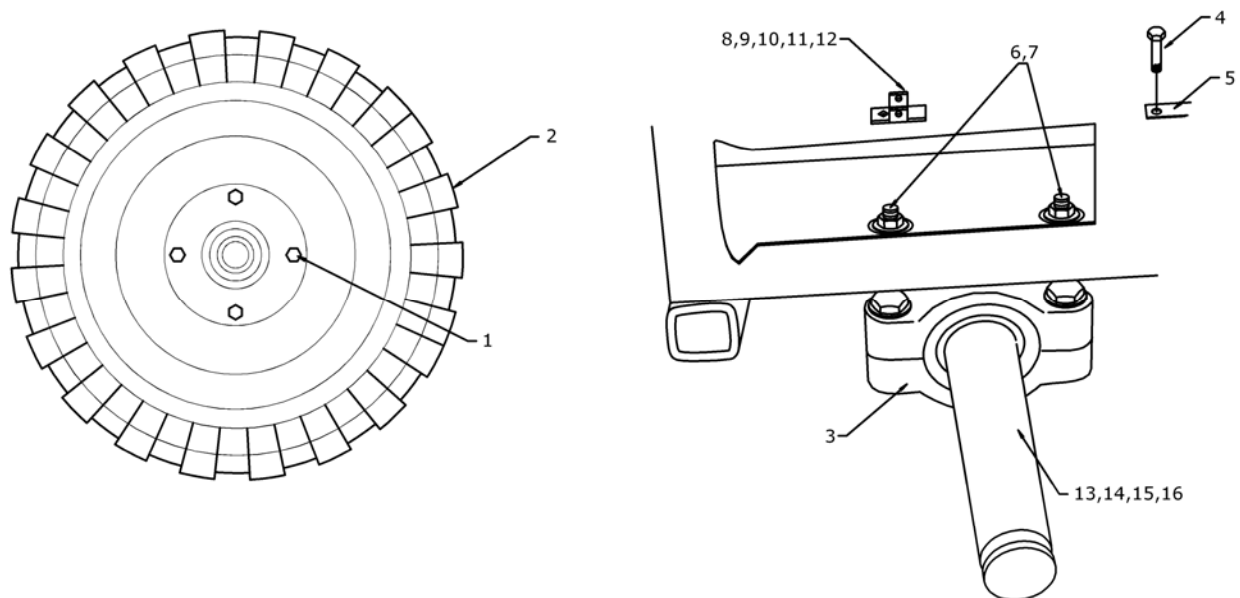

Power Transmission, Transaxle Group

Item #	Perma Green #	LESCO SKU	Nomenclature	Quantity
1	R651404	082475	Lug Nut (four each front wheel)	8
2	P654825	-	Tire and Wheel, Front	2
3	P210100	-	Transaxle (with hubs)	1
4	R650100	480440	Bolt, self tapping, 5/16 x 5/8"	1
5	P100180	-	Torque Strap	1
6	U650691	-	Bolt, 5/16-18 x 3"	4
7	R651214	480441	Lock nut, 5/16-18	4
8	P100175	-	Shift Lever Bracket	1
9	P645201	-	Bolt, 1/4-28 x 3/4" grade 8	1
10	P650102	-	Bolt, 3/8-16 x 2"	1
11	P645203	-	Lock Nut, 3/8-16	1
12	P100425	-	Shift Rod	1
13	P654731	-	Hub spacer (1 per axle)	2
14	P651512	-	Axle washer (2 per axle)	4
15	P651705	-	E clip retainer (1 per axle)	2
16	P654730	-	Hub (1 per axle)	2