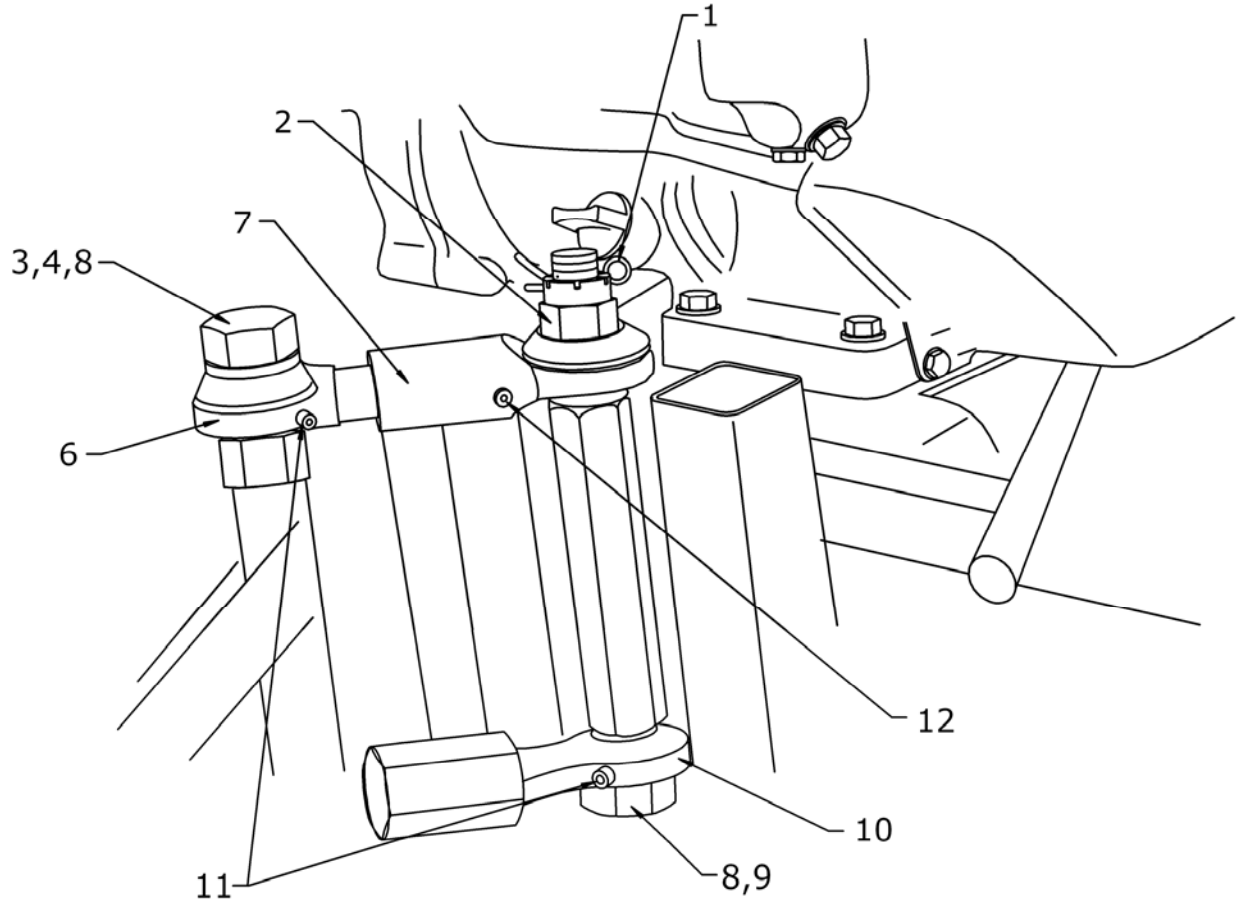

Item #	Perma Green #	LESCO SKU	Nomenclature	Quantity
1	R651600	480436	Cotter Pin	1
2	P645110	-	Nut	1
3	P650948	-	Bolt, 3/4-10 x 1-3/4"	1
4	R651485	480239	Lock washer, 3/4	1
*5	-	-	Rod End Assembly	1
6	R652472	480231	Rod End, Threaded	1
7	R652462	480231	Rod End, Female	1
8	R652478	082477	Seal	1
9	P650948	-	Bolt, Articulating Joint Pivot	1
10	R652472	480231	Rod End, Threaded	1
11	R652474	480238	Zerk Fitting (Rod End, Threaded)	2
12	R652476	480237	Zerk Fitting (Rod End, Female)	1