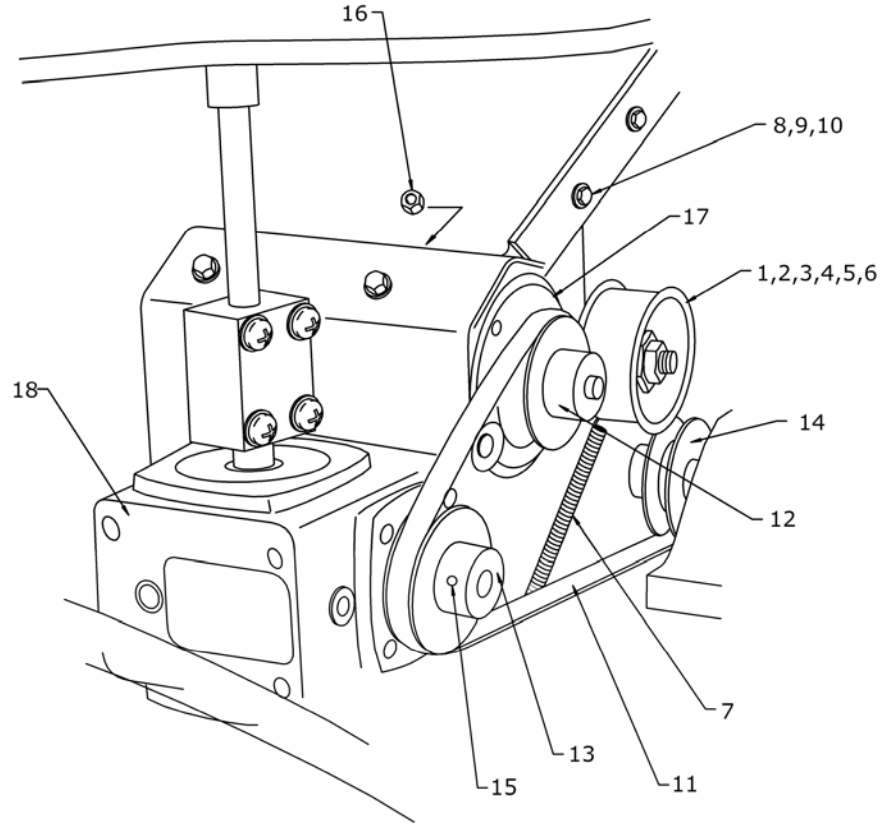

Item #	Perma Green #	LESCO SKU	Nomenclature	Quantity
1	P653608	-	Tensioning Pulley	1
2	P653609	-	Pulley Bushing	1
3	P650102	-	Bolt, 3/8-16 x 2"	1
4	R651483	480442	Lock Washer, 3/8"	1
5	P645203	-	Lock Nut, 3/8-16	1
6	P100115	-	Tensioning Arm	1
7	R654504	480334	Tensioning Spring	1
8	R422302	480373	Shoulder Bolt, 1/4 x 3/8"	1
9	R651544	480429	Nylon Washer, 1/4"	1
10	R651206	070027	Lock Nut	1
11	P653793	-	Pump and Spinner Gearbox Drive Belt	1
12	P653606	-	Pump Pulley	1
13	P653605	-	Spinner Gearbox Pulley	1
14	P653605	-	Jackshaft Pulley	1
15	R650221	-	Cone Point Set Screw, 1/4-20 x 1/2	1
16	R651216	013291	Lock Nut, 1/4-20	4
17	P442068	-	Pump	1
18	P422934	-	Gearbox	1