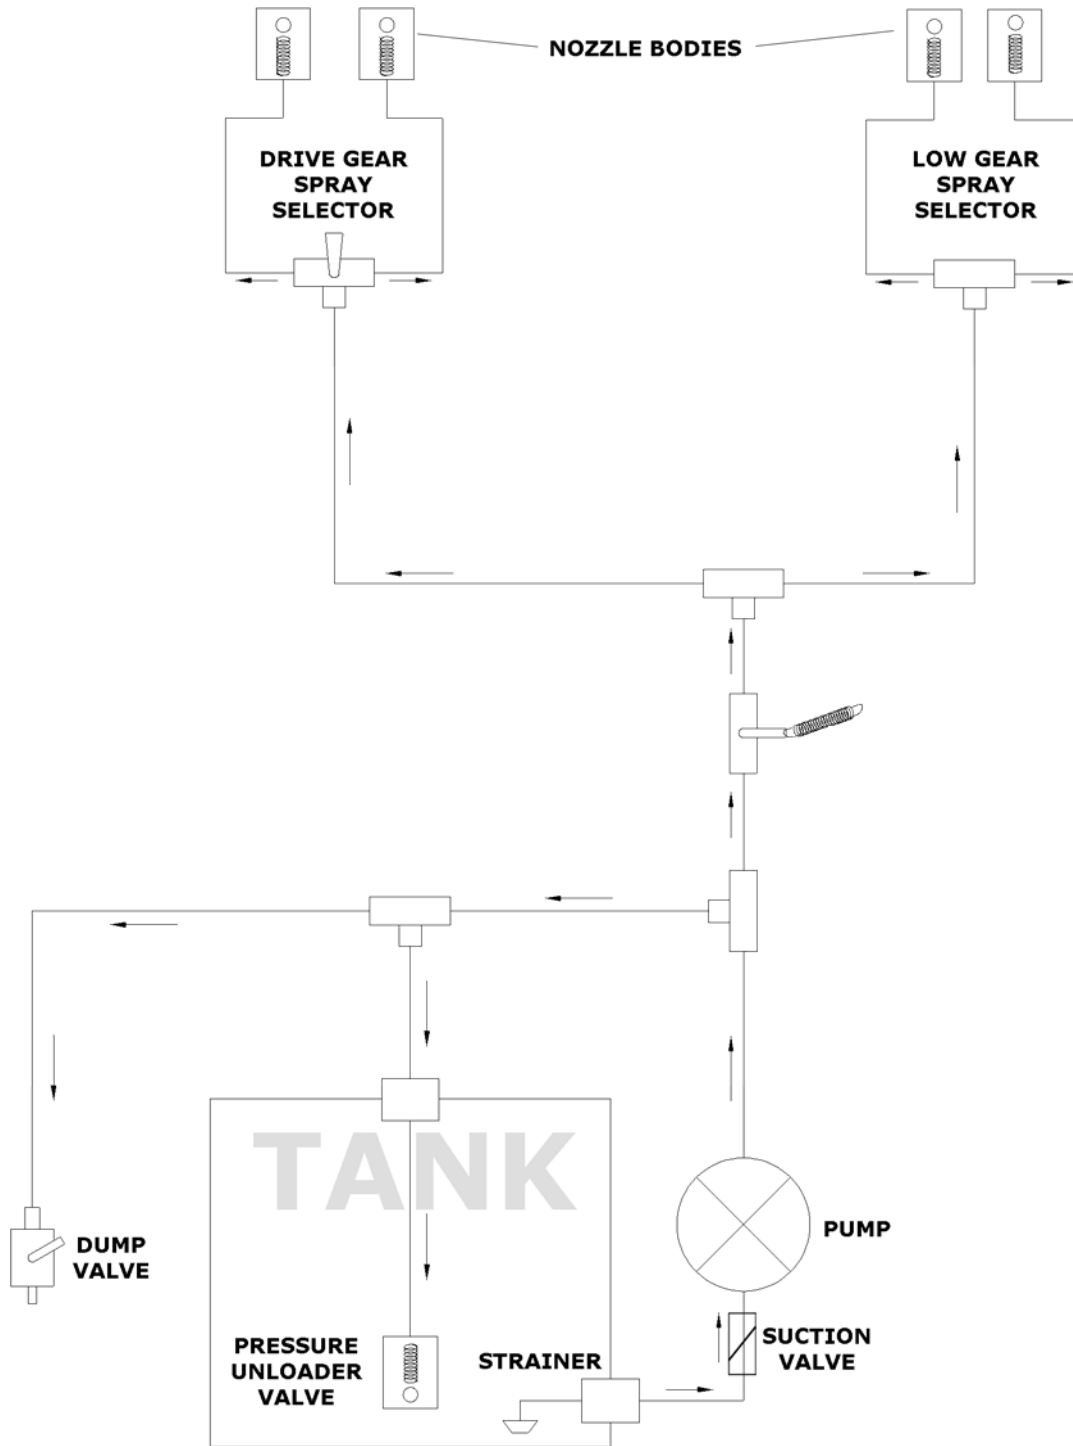

Spray Tank Plumbing Group (continued)

Item #	Perma Green #	LESCO SKU	Nomenclature	Quantity
1	P204945	-	Spray Tank	1
2	-	-	Spray Control Valve Assembly, High Speed	1
3	-	-	Spray Control Valve Assembly, Low Speed	1
4	P645103	-	Screw *	4
6	R481246	480354	Hose Clamp, small	1
7	-	-	Bypass Line	1
8	R454022	480348	Bypass Elbow	1
9	R481243	480356	Hose Clamp, large	1
10	-	-	Outlet Line	1
11	R454023	480350	Outlet Elbow	2
12	R650420	480445	Bolt, ¼-20 x ¾"	4
13	R651480	60058	Lock Washer	4
14	R481243	480356	Hose Clamp, large	1
15	-	-	Outlet Hose	1
16	U362202	-	Suction Strainer	1
17	R481246	480354	Hose Clamp, Small	2
18	-	-	Pressure Relief Valve Hose	1
19	R466439	480361	Pressure Relief Valve	1
20	R452222	480349	Straight Fitting	1
*21	P100606	-	Valve Cover, Left *	1
*23	P100607	-	Valve Cover, Right *	1
24	R452220	480347	Top Pressure Relief Valve Fitting	1
25	R454002	480346	Bottom Pressure Relief Valve Fitting	1
26	P204948	-	Heat Shield	1

* Valve covers not illustrated for clarity