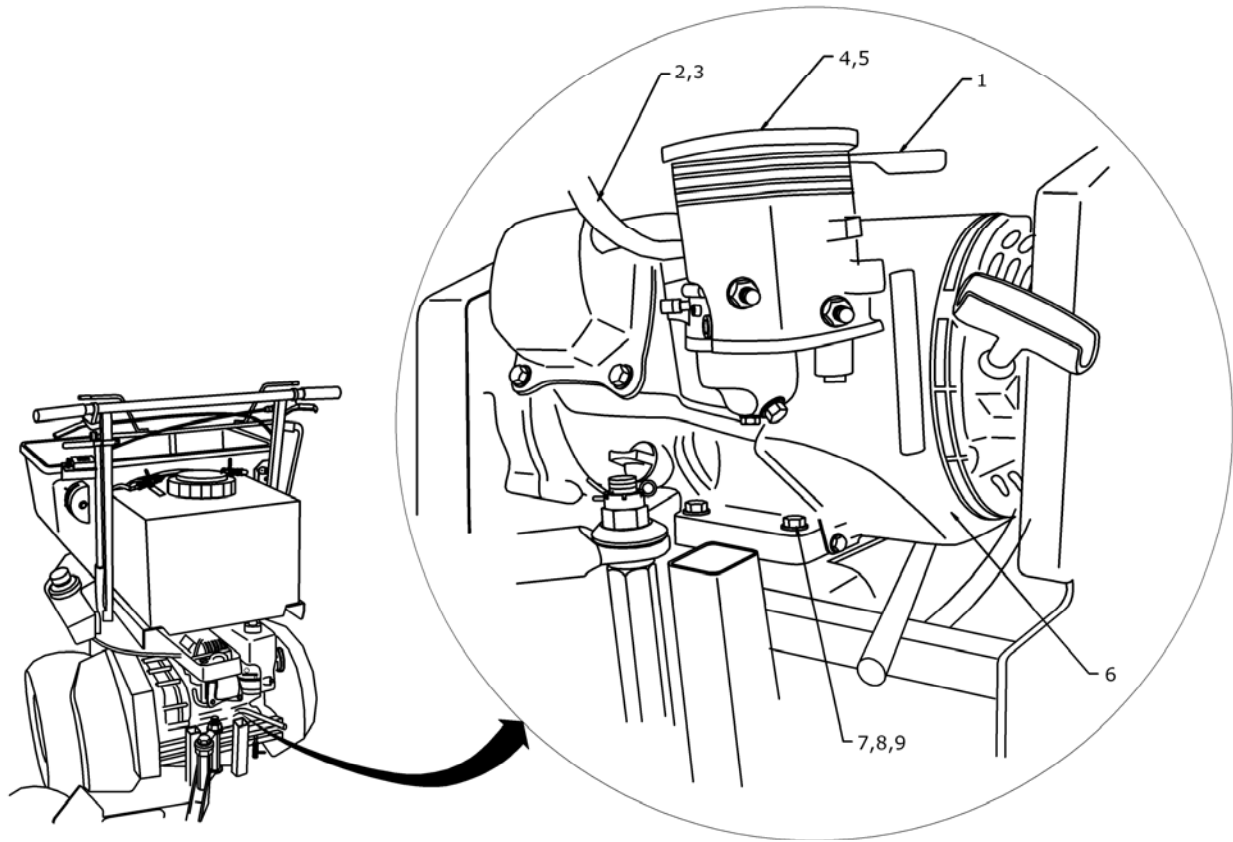

Power Transmission, Engine Group (continued)

Item #	Perma Green #	LESCO SKU	Nomenclature	Quantity
1	R654282	480314	Auxiliary Throttle Return Spring	1
2	P454000	-	Fuel hose coupler	1
3	P449212	-	Fuel Line	1
4	P449202	-	Air Cleaner Cover	1
5	P449203	-	Air Cleaner	1
6	P449200.1	-	Engine and Gearbox	1
7	R650660	-	Bolt, 5/16-18 x 1-1/4"	4
8	651422	-	Washer, 5/16	4
9	R651482	480443	Lock washer	4
10	P449241	-	Air Cleaner Base	1
11	R481246	480354	Hose Clamp	1
12	P449222	-	Starter	1
13	P449213	-	Gas tank fitting with filter and valve	1
14	P449210	-	Gas Tank	1
15	P449207	-	Cap, Muffler	1
16	P100172	-	Muffler Guard	1
17	P449211	-	Gas Cap	1
18	P449219	-	Throttle Return Spring	1
19	P449227	-	Cable Return Spring	
20	P449218	-	Governor Spring	
21	P449208	-	Spark Plug	
22	P449215	-	Carburetor (not shown)	
23	P449242	-	Drain Plug	
24	P449243	-	Drain Plug Washer