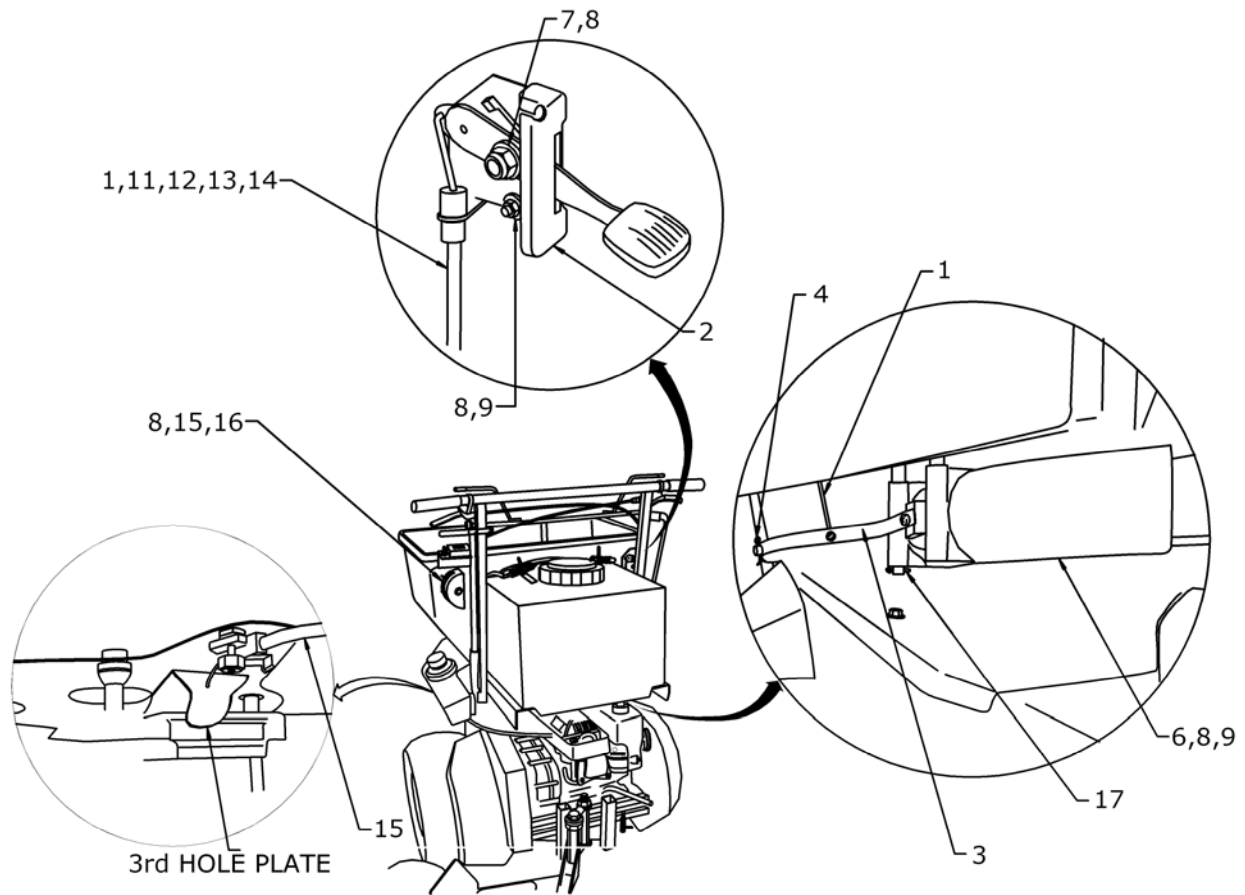

Fertilizer Deflector & Remote Control Group

Item #	Perma Green #	LESCO SKU	Nomenclature	Quantity
1	-	-	Control Cable	1
2	P654152	-	Deflector Remote Control	1
3	P100235	-	Deflector Link	1
4	R651601	480246	Cotter Pin	1
6	U422931	082494	Deflector	1
7	650424	-	Screw	1
8	R651216	013291	Locknut, ¼-20	3
9	R650420	480446	Screw	1
11	R651206	070027	Lock Nut	1
12	R651450	480263	Fender washer	1
13	R654138	480374	Conduit clip	1
14	R650400	480448	Screw, 10-24 x ¾"	1
15	P654153	-	3rd Hole Remote Control	1
16	R650428	-	Screw, ¼-20 x 1-1/2"	1
17	R651590	480377	Cotter Pin	1