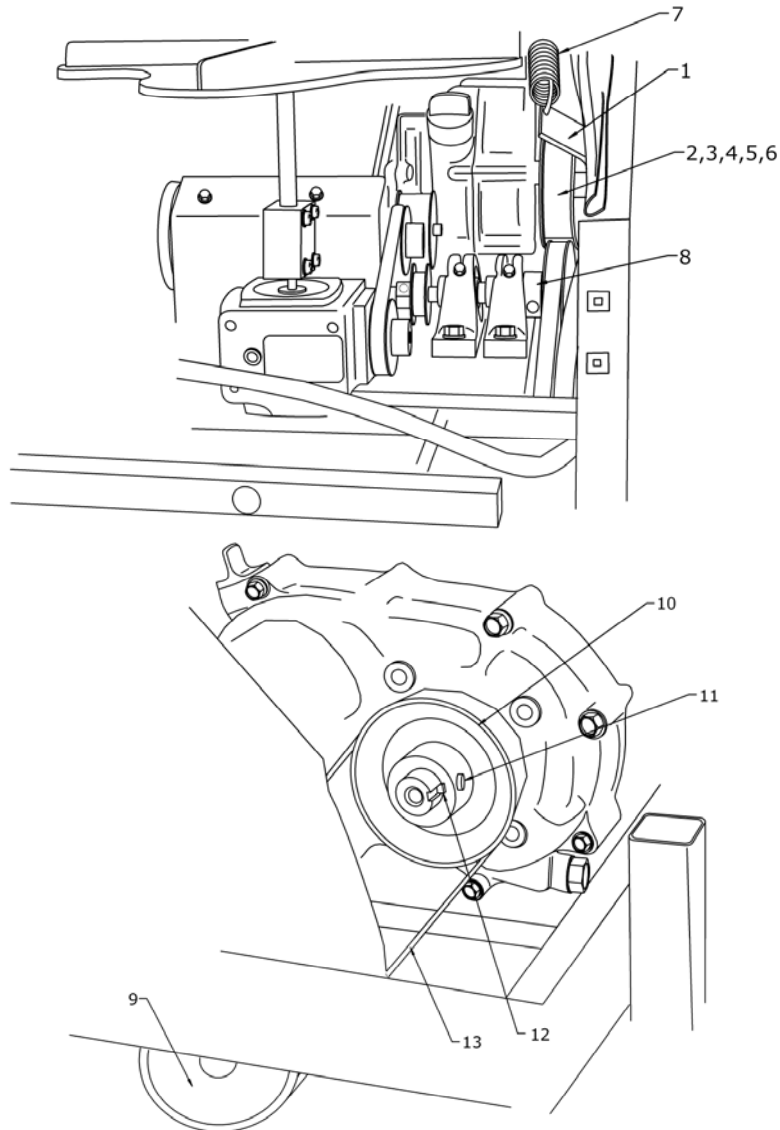

Power Transmission, Drive Belt Group

Item #	Perma Green #	LESCO SKU	Nomenclature	Quantity
1	R653559	480204	Tensioning Pulley	1
2	R653558	480203	Pulley Bushing	1
3	R650738	008495	Bolt, 3/8-16 x 1- 3/4"	1
4	R651483	480442	Lock washer, 3/8"	1
5	P645203	-	Lock Nut, 3/8-16	1
6	P100110	-	Tensioning Arm	1
7	R654504	480334	Tensioning Spring	1
8	P653602	-	Jackshaft Pulley	1
9	P653601	-	Transaxle Pulley	1
10	P653600	-	Engine Gearbox Output Pulley	1
11	R650222		Set Screw, 5/16-18 x 3/4"	1
12	P651645		Key, Step 1/4 x 3/16 x 1"	1
13	P653792	-	Drive Belt	

PARTS LIST Refer to the cover page for restrictions regarding reproduction or disclosure of this material.