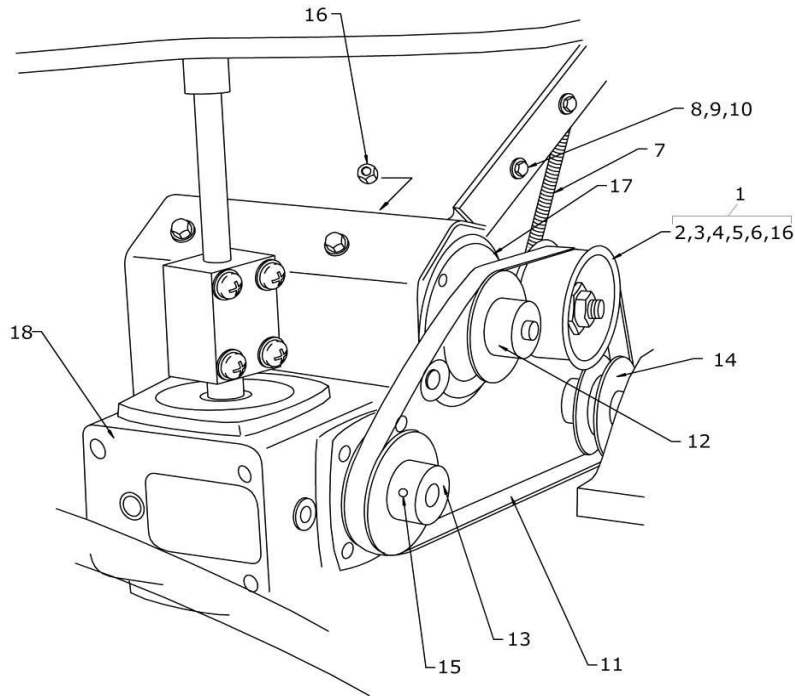

Item #	Perma Green #	LESCO SKU	Description	Quantity
1*	P651199	-	Idler Pulley KIT, Spinner	
2*	P651199	-	Idler Pulley KIT, Spinner	1
3*	P650102	-	Bolt, 3/8-16 x 2	1
4	R651483	480442	Lock Washer, 3/8	1
5*	P645203	-	Lock Nut, 3/8-16	1
6*	P651199	-	Idler Pulley KIT, Spinner	1
7	R654504	480334	Spring	1
8*	R650620	480437	Bolt, 1/4-20 x 3/4	1
9*	P651202	-	Flange Bushing Bronze 1/4x3/8	1
10	R651206	70027	Lock Nut, 10-24	1
11	P653793	82705	V-Belt, Spinner	1
12~	P653606	-	V-Pulley, 3L 2.5 x 5/16-w-2set screws	1
13+	P653605	-	V-Pulley, 3L 2.0 od x 3/8" w-set screws	1
14%	P653605	-	V-Pulley, 3L 2.0 od x 3/8" w-set screws	1
15+	R650221	-	Cone Set Screw, 1/4-20 x 1/2	1
16*	R651216	13291	Lock Nut, 1/4-20	4
~	P442068	-	Pump NEW KIT	1
+	P422934	-	Gear Box KIT NEW	1
%	P100272	-	Jackshaft Assembly	1

* ~ + % any Item # with these symbols are included in or on the kit or assembly.