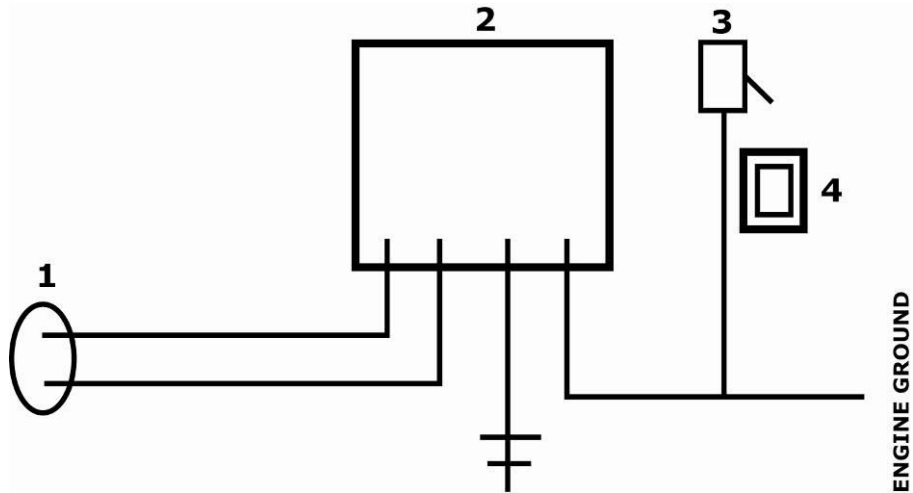

Item #	Perma Green #	LESCO SKU	Description	Quantity
1	R216501	-	Neutral Switch	1
2	P300260	-	C3C-SmartSteer Wiring Harness	2
3	U422927	82489	Kill Switch	3
4	R654555.1	480285	Hour Meter, NEW	1
5	P300203	-	Kill Switch Wire	1