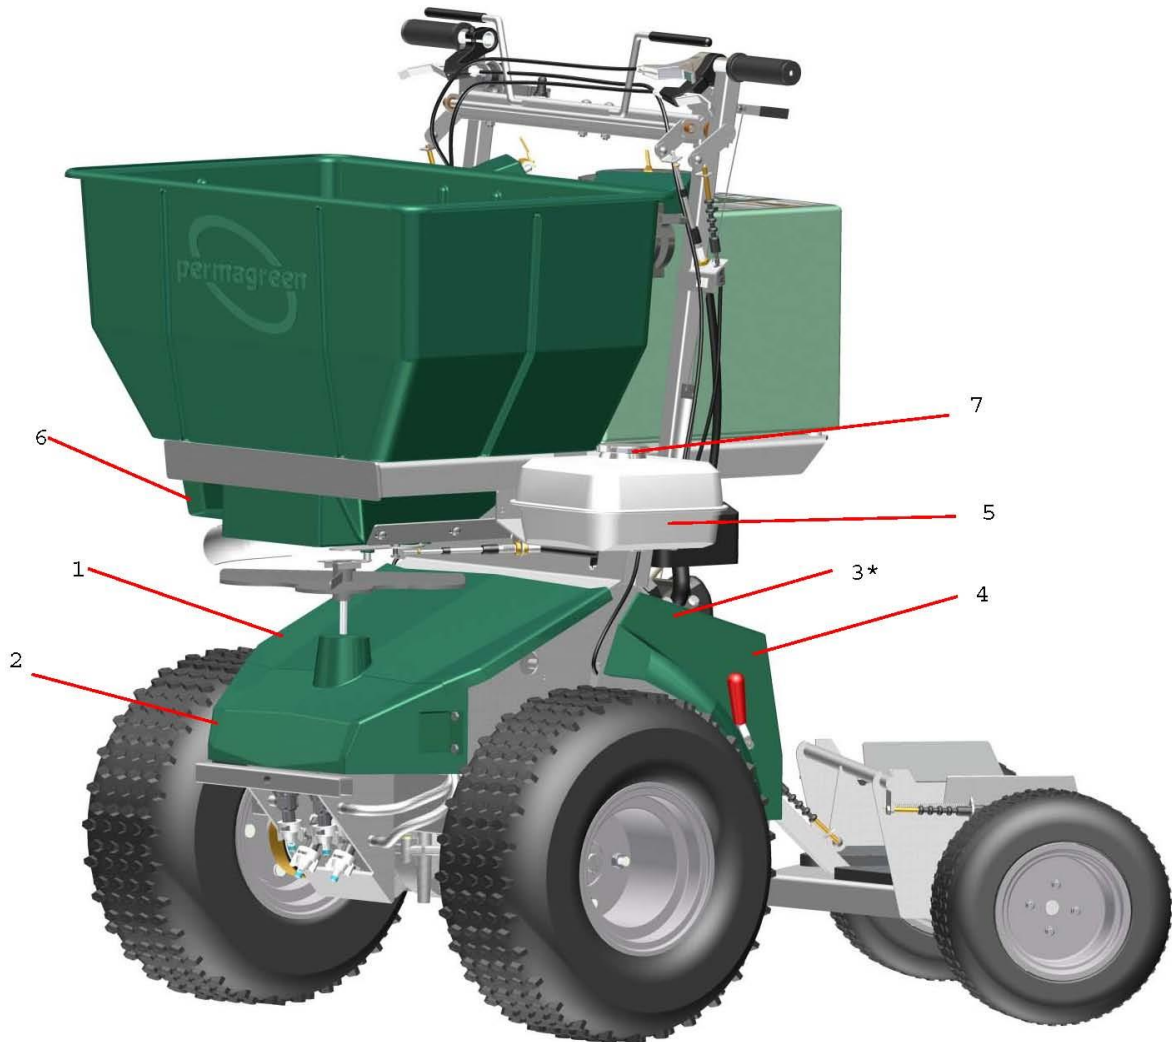

Body Panel Group

Item #	Perma Green #	LESCO SKU	Description	Quantity
1	P100601	-	Hood	1
2	P100600	-	Nose Piece	1
3	P100603	-	Fender, right	1
4	P100608	-	A1A thru C3C- Fender, Left	1
5	P500150	-	C3C-SS Gas Tank Assembly	1
6	P100605	-	Deflector Cover	1
7	P449410	-	Honda Gas Cap	1