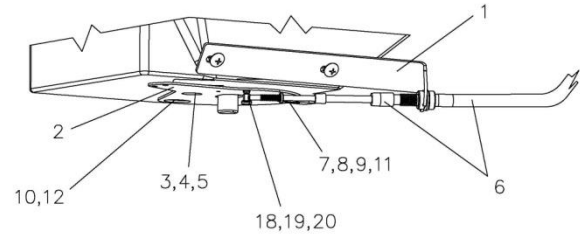

Hopper Open/Close Group

Item #	Perma Green #	LESCO SKU	Description	Quantity
1	P100552	-	Hopper Cable Plate	1
2	YXXXP100448	-	C3C-Shut off Plate	1
3	P645235	-	Screw, Flat Head, 10-24x3/4	2
4	P645230	-	Urethane Washer, #10	2
5	P645220	-	Counter Sink Washer, #10	2
6	P654165	-	Hopper Control Cable Assembly	1
7	P100443	20511	Shut Off Plate Clamp	1
8	P645204	-	Lock Nut 10-32	2
9	P654153	82709	Cable, Third Hole	1
10	P422918	-	Spacer	1
11	P652465	-	3/16 Female Rod End	1
12	P422920	-	Screw, Sheet Metal, #8 x 3/8	1
13~	P422934	-	Gear Box KIT NEW	1
14	P651965	-	Shaft assembly Block	1
15*	P422915	-	Spinner Shaft Assembly	1
16	T000314	30317	Lesco Impeller and Cam Kit-	1
17	C432135	82459	Spinner Platter pin	1
18	R650428	480445	Screw, 1/4-20 x 1-1/2	1
19~	R651216	13291	Lock Nut, 1/4-20	1
20	R651206	70027	Lock Nut, 10-24	1
21	P000098	-	Decals, Tank	1
22	T000314	-	Lesco Impeller and Cam Kit-Original Platter	1
22*	T422100	-	Spinner Platter-Replacement Double Sided	1
*	P422916	-	Mag Spinner Kit	1

All Item # with * are in kit. All Item # with ~ are in kit.