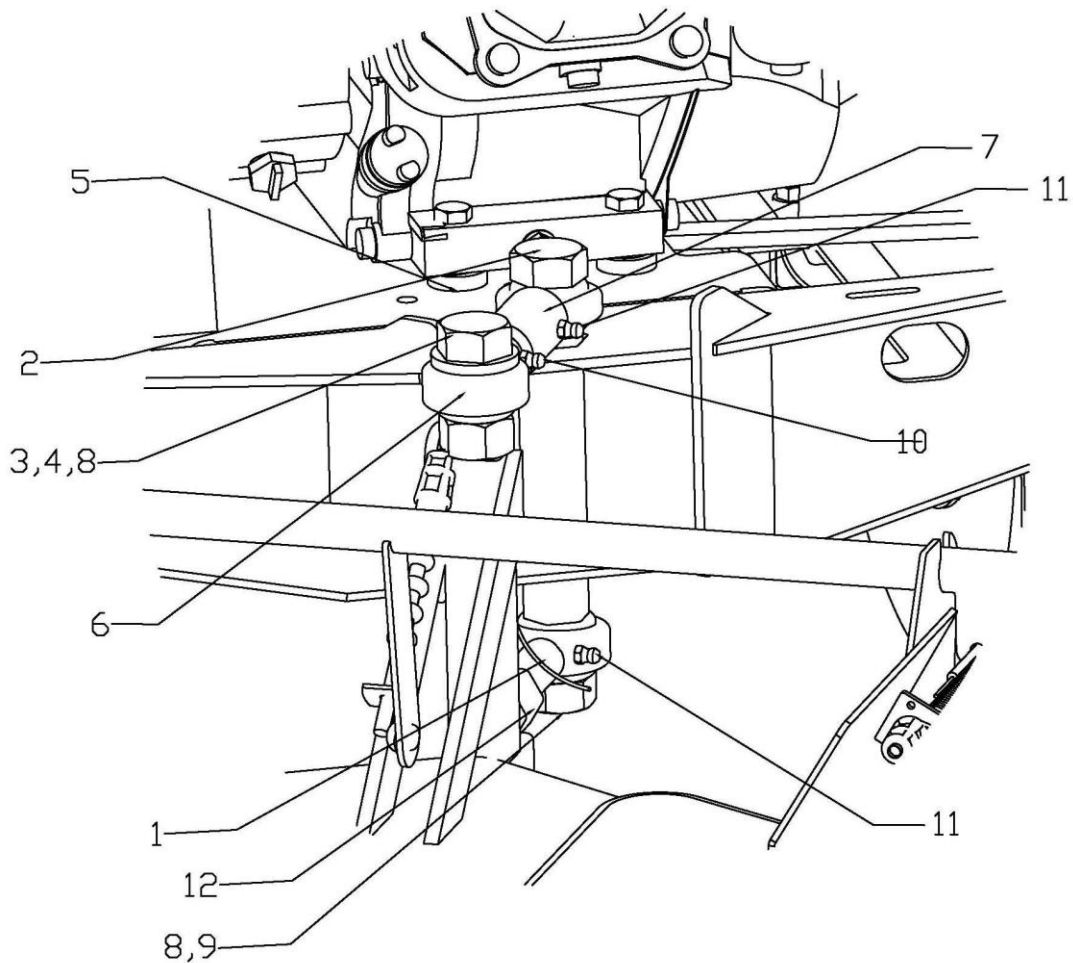

Sulky, Articulating Joint Group

Item #	Perma Green #	LESCO SKU	Description	Quantity
1	P654050		Safety Wire KIT	1
2	P650948	-	Bolt, 3/4-10 x 1-3/4	1
3	P650948	-	Bolt, 3/4-10 x 1-3/4	1
4	R651485	480239	Lock Washer, 3/4	1
5	P100160	-	Engine Spacers	4
6	T652663	480231	M-Rod End-Hardened	1
7	T652662	480231	F-Rod End-Hardened	1
	T652668	10-32 Grease Zerk-Used on T652662 &T652663 only		
8	R652478	82477	Seal, Rod End	1
9	P100530	-	3/4-10 x 1.75 w-5/32 Hole	1
10	R652474	480238	Zerk, 6-40 for R652472	2
11	R652476	480237	Zerk, 8/32 for R652462	1
12	P100403	-	Rod, Sulky 3/4-16 x 2.5	1