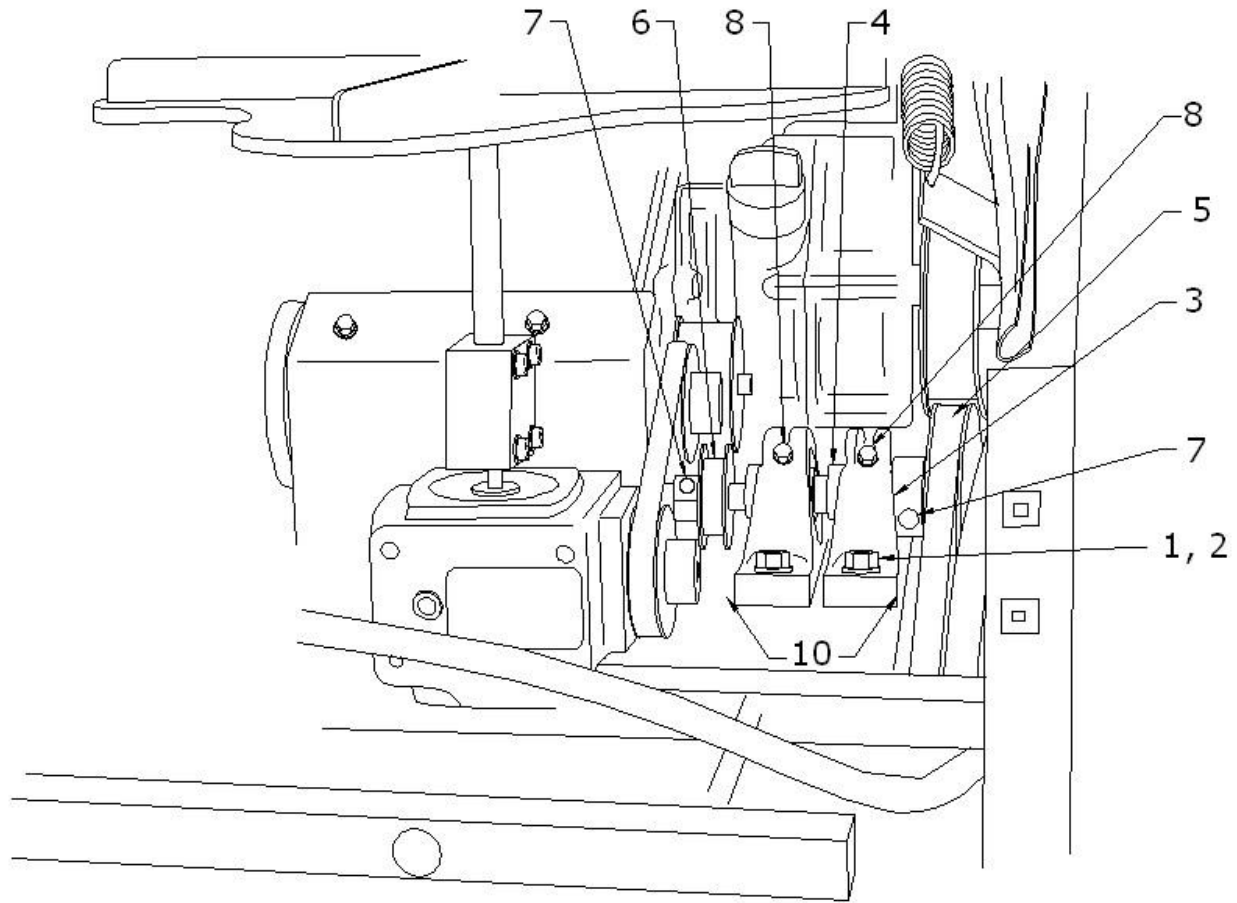

Item #	Perma Green #	LESCO SKU	Description	Quantity
1	R650718	11437	Bolt, 3/8-16 x 3/4	4
2	R651483	480442	Lock Washer, 3/8	4
3*	P651962	-	Pillow Block	2
4*	P100270	-	Jackshaft	1
5*	P653602	-	V-Pulley, A3.00 x 3/4"	1
6*	P653605	-	V-Pulley, 3L 2.0 od x 3/8" w-set screws	1
7	N/A	-		2
8	N/A	-		2
9*	P651650		Key, Woodruff 606 3/16 x 3/4	1
10*	P100272		Jack Shaft Assembly	

* Item# with this symbol are include in Assembly