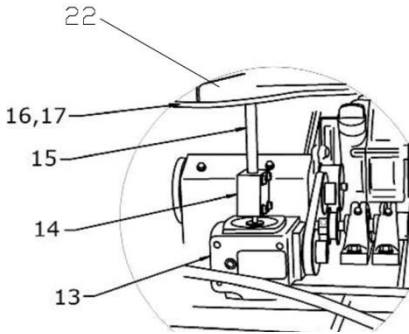

Hopper Open/Close Group

Item #	Perma Green #	LESCO SKU	Description	Quantity
1	P100552	-	Hopper Cable Plate	1
2	YXXXP100448	-	C3C-Shut off Plate	1
3	P645235	-	Screw, Flat Head, 10-24x3/4	2
4	P645230	-	Urethane Washer, #10	2
5	P645220	-	Counter Sink Washer, #10	2
6	P654165	-	Hopper Control Cable Assembly	1
7	P100443	20511	Shut Off Plate Clamp	1
8	P645204	-	Lock Nut 10-32	2
9	P654153	82709	Cable, Third Hole	1
10	P422918	-	Spacer	1
11	P652465	-	3/16 Female Rod End	1
12	P422920	-	Screw, Sheet Metal, #8 x 3/8	1
13~	P422934	-	Gear Box KIT NEW	1
14	P651965	-	Shaft assembly Block	1
15*	P422915	-	Spinner Shaft Assembly	1
16	T000314	30317	Lesco Impeller and Cam Kit-	1
17	C432135	82459	Spinner Platter pin	1
18	R650428	480445	Screw, 1/4-20 x 1-1/2	1
19~	R651216	13291	Lock Nut, 1/4-20	1
20	R651206	70027	Lock Nut, 10-24	1
21	P000098	-	Decals, Tank	1
22	T000314	-	Lesco Impeller and Cam Kit-Original Platter	1
22*	T422100	-	Spinner Platter-Replacement Double Sided	1
*	P422916	-	Mag Spinner Kit	1

All Item # with * are in kit. All Item # with ~ are in kit.