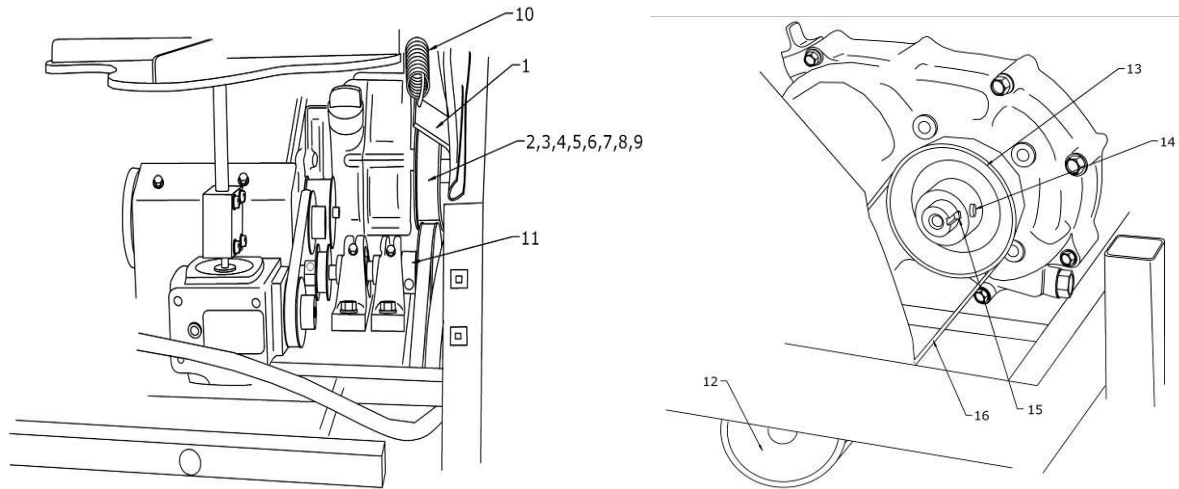

Power Transmission, Drive Belt Group

Item #	Perma Green #	LESCO SKU	Description	Quantity
1*	P651201	480204	Idler Pulley KIT - Drive	1
2*	P651201	480203	Idler Pulley KIT - Drive	1
3*	R650738	8495	Bolt, 3/8-16 x 1-3/4	1
4	R651483	480442	Lock Washer, 3/8	1
5*	P645203	-	Lock Nut, 3/8-16	1
6*	P651201	-	Idler Pulley KIT - Drive	1
7*	P651202	-	Flange Bushing Bronze 1/4x3/8	2
8*	R651216	13291	Lock Nut, 1/4-20	1
9*	R651420	480345	Stainless Washer, 1/4	1
10	R654504	480334	Spring	1
11	P653602	-	V-Pulley, A3.00 x 3/4"	1
12	P653601	-	V-Pulley, A3.50 x 3/4"	1
13	P653600	-	V-Pulley, A3.50 x 22 mm	1
14	R650222	-	Set Screw, 5/16-18 x 1/2	1
15	P651645	-	7mm x 7mm undersized 1-1/4 cut	1
16	P653792	-	V-Belt, Drive	1
17	R651628	480288	3/16 x 1-1/2 Machinery Key	1
18	P651650	-	Key, Woodruff 606 3/16 x 3/4	1

* Item# with this symbol are include in Assembly