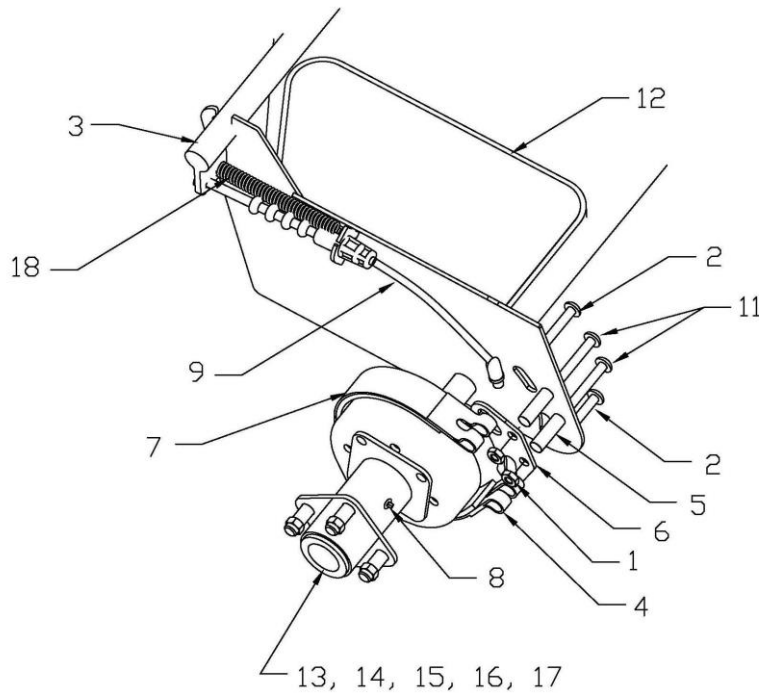

Item #	Perma Green #	LESCO SKU	Description	Quantity
1	R651216	13291	Lock Nut, 1/4-20	4
2	P651780	-	5/16 x 2 Clevis Pin	4
3	P100039	-	Brake Rod Assembly	1
4	R651590	-	Cotter Pin, 1/8 x 1/2	2
5	N/A	-		4
6	N/A	-		2
7	R422055	480242	Brake Bands	2
8	R652470	-	Female Grease Zerk-	2
9	P654156	-	Steering Brake Cable	2
10	P654158	-	Sulky Service Cable	1
11	P650100	-	Bolt, 1/4-20 x 2 SS	1
12	P000250	-	Upgrade Foot Pad Kit	1
13	T654685	-	NEW-Small Tire & Rim Assembly	2
14	R654722.01	480397	Roller bearing, 3/4	2
15	R654722.02	480399	Bearing Retainer, 3/4	4
16	R651510	480410	Machine Washer, ,3/4 x 18 gauge	4
17	R651600	480436	Cotter pin 3/16x1ss	2
18	R654504	-	Spring	1
19	R654723	480404	3/4 Rear Hub-Assembly-With LN-56