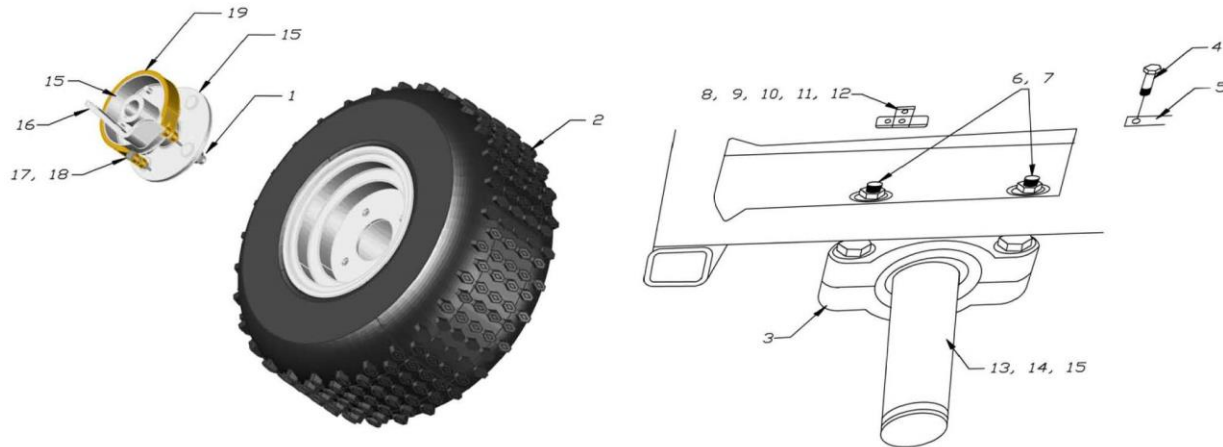

Power Transmission, Transaxle Group

Item #	Perma Green #	LESCO SKU	Description	Quantity
1*	R651404	82475	Lug Nut, 1/2	8
2	P654824	480402	Tire & Rim, 18/950	2
3*	P210102	-	C3C-SS Transaxle Assembly KIT-NEW	1
4*	R650100	480440	Bolt, Self Tapping 5/16-18x5/8	1
5	P100180	-	Torque Strap	1
6*	R650690	480439	Bolt, 5/16-18 x 3-1/4	4
7*	R651214	480441	Lock Nut, 5/16-18	4
8*	P100175	-	Shift Lever, Bracket	1
9*	P210110	-	Bolt, 1/4-28x1/2 Hardened	1
10*	P650102	-	Bolt, 3/8-16 x 2	1
11*	P645203	-	Lock Nut, 3/8-16	1
12	P100425	-	Shift Rod	1
13*	P651512	-	Washer, 1" x 18 gauge .048	4
14*	P651705	-	E Clip, 1"	2
15*	P654725	-	H451DFLGP28BD-2-Hub w/Drum	2
16*	P100388	-	C3C-Brake Band Holder, Left	1
*	P100389	-	C3C-Brake Band Holder, Right	1
17	P651780	-	5/16 x 2 Clevis Pin	2
18*	R651590	480377	Cotter Pin, 1/8 x 1/2	2
19*	R422055	480242	Brake Bands	2

* Item# with this symbol are include in Assembly-KIT