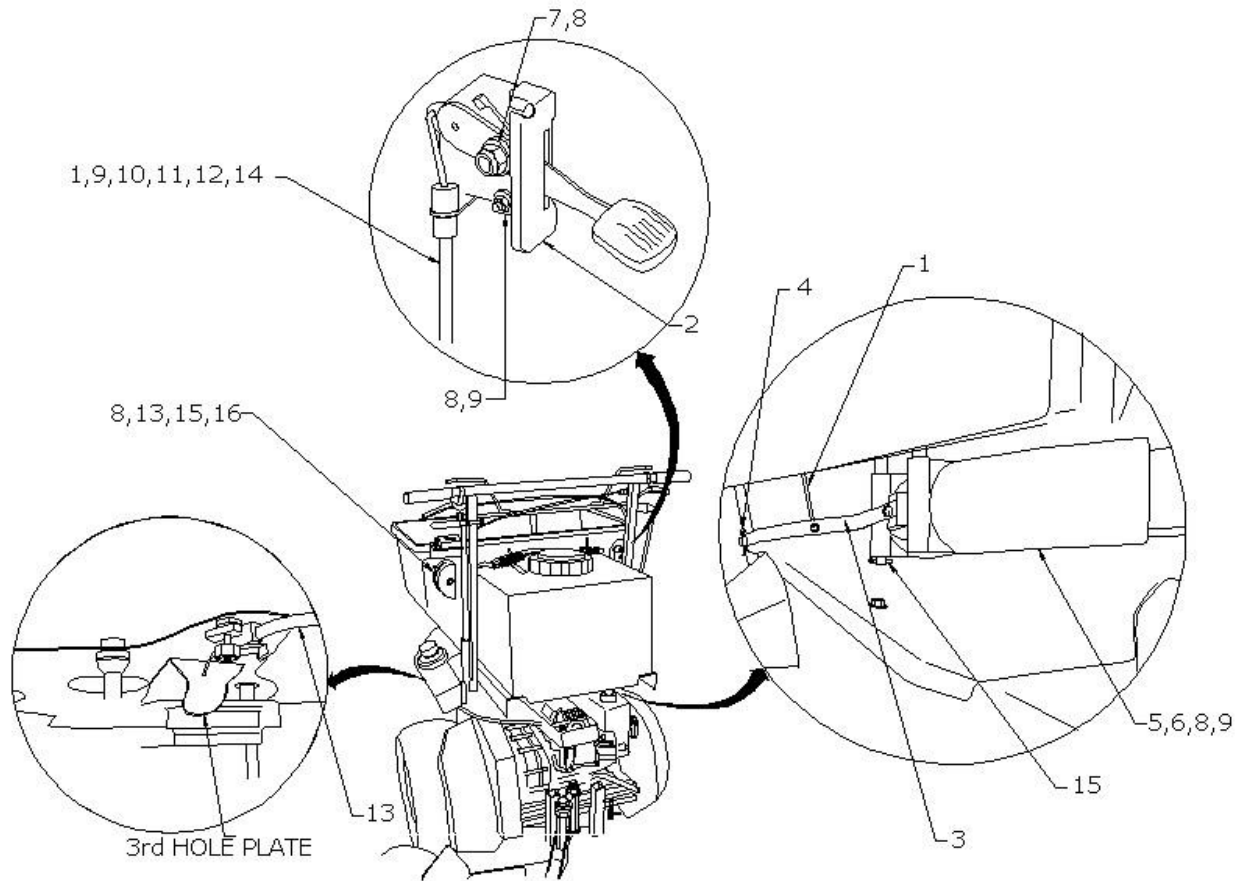

Fertilizer Deflector & Remote Control Group

Item #	Perma Green #	LESCO SKU	Description	Quantity
1	P654152	-	Cable, Deflector	1
2	P654152	82708	Cable, Deflector	1
3	P100235	-	Deflector Link	1
4	R651601	480246	Cotter pin 3/32-1/2"	1
5	U422931	82494	Deflector	1
6	650424	-	Round head screw 1/4-20x1ss	1
7	R651216	13291	Lock Nut, 1/4-20	3
8	R650420	480446	Screw, 1/4-20 x 3/4	1
9	R651206	70027	Lock Nut, 10-24	1
11	R654138	480374	Conduit Clip	1
12	R650400	480448	Screw, 10-24x3/4	1
13	P654153	82709	Cable, Third Hole	1
14	R650428	480445	Screw, 1/4-20 x 1-1/2	1
15	R651590	480377	Cotter Pin, 1/8 x 1/2	1