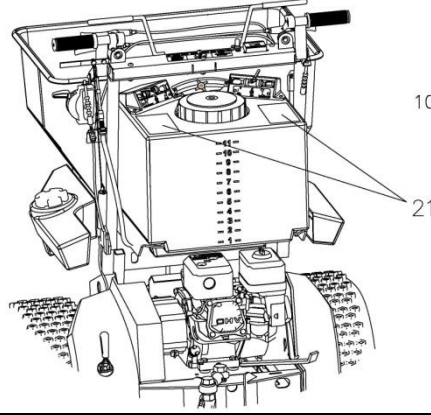

Hopper Open/Close Group

Item #	Perma Green #	LESCO SKU	Description	Quantity
1	P100552	-	Hopper Cable Plate	1
2	YXXXP100448	-	C3C-Shut off Plate	1
3	P645235	-	Screw, Flat Head, 10-24x3/4	2
4	P645230	-	Urethane Washer, #10	2
5	P645220	-	Counter Sink Washer, #10	2
6	P654165	-	Hopper Control Cable Assembly	1
7	P100443	20511	Shut Off Plate Clamp	1
8	P645204	-	Lock Nut 10-32	2
9	P654153	82709	Cable, Third Hole	1
10	P422918	-	Spacer	1
11	P652465	-	3/16 Female Rod End	1
12	P422920	-	Screw, Sheet Metal, #8 x 3/8	1
13~	P422934	-	Gear Box KIT NEW	1
14	P651965	-	Shaft assembly Block	1
15*	P422915	-	Spinner Shaft Assembly	1
16	T000314	30317	Lesco Impeller and Cam Kit-	1
17	C432135	82459	Spinner Platter pin	1
18	R650428	480445	Screw, 1/4-20 x 1-1/2	1
19~	R651216	13291	Lock Nut, 1/4-20	1
20	R651206	70027	Lock Nut, 10-24	1
21	P000098	-	Decals, Tank	1
22	T000314	-	Lesco Impeller and Cam Kit-Original Platter	1
22*	T422100	-	Spinner Platter-Replacement Double Sided	1
*	P422916	-	Mag Spinner Kit	1

All Item # with * are in kit. All Item # with ~ are in kit.