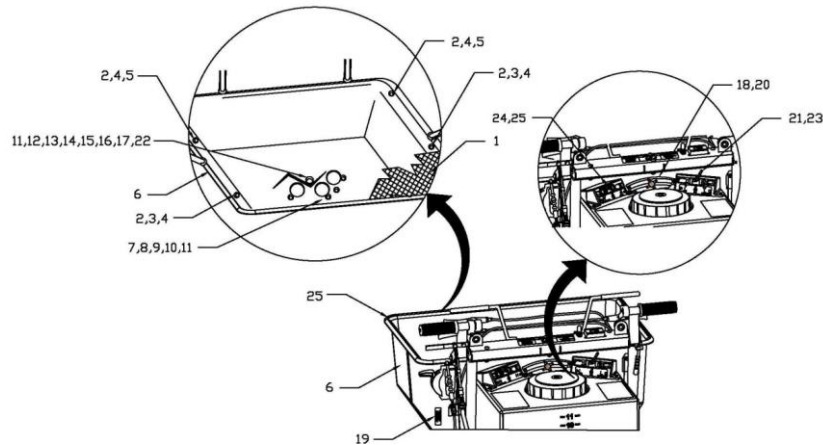

Hopper Inside & Rate Control Group

Item #	Perma Green #	LESCO SKU	Description	Quantity
1	P100265	-	Hopper Screen	1
2*	R650620	480437	Bolt, 1/4-20 x 3/4	4
3*	R651420	480345	Stainless Washer, 1/4	2
4*	R651216	13291	Lock Nut, 1/4-20	5
5	U422916	60046	Screen Clip	2
6*	P422917	-	Hopper, Raw	1
*	P422917.2		C3C-09 New Hopper Assembly	
7*	650424	-	Round head screw 1/4-20x1ss	1
8*	P651973	-	Flange Bushing nylon,3/8x1/2x3/4	1
9*	R651216	13291	Lock Nut, 1/4-20	1
10*	R651420	480345	Stainless Washer, 1/4	3
11*~	U422896	-	Nylon Washer, 3/8	5
12*~	R651590	480377	Cotter Pin, 1/8 x 1/2	1
13*~	T422400	82701	Perma Green Agitator Kit-REPLACE P100105	1
14*	T100103	-	Perma Green Agitator Cam & Shaft-REPLACE P100100	1
15*	R651210		10 x 24 Thin Nut	3
16*	P651972		Flange Bushing Nylon,1/4x3/8x3/8	1
17*	R422706		Nylon Washer	2
18*	P100390		Rate Central Arm	1
19	P000098.1		Decals, Hopper	1
20*	P100395	-	Rate Control Plate	1
21*	P205015	-	Rate Adjustment Knob	1
22*	R422706	480395	Nylon Washer	2
24*	U650102	-	Screw, 10-24 x 5/8	2
25*	R651206	70027	Lock Nut, 10-24	2
26	P432301	-	PG-Magnum Hopper Cover	1

Note: All Item # with * are included in assembly. All items with ~ are in kit.